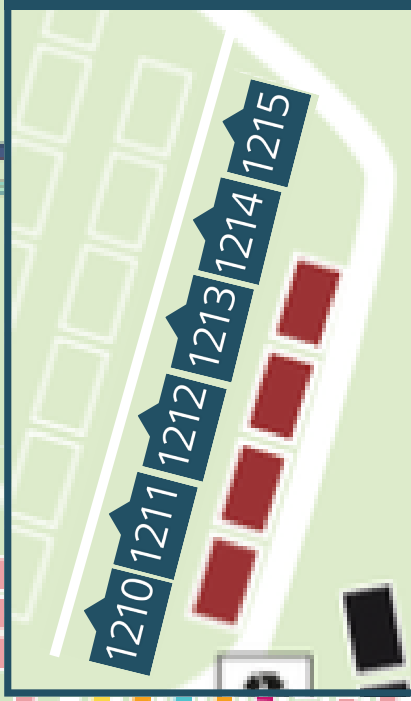

Estivo travel
LUXURY CAMPING HOLIDAYS
Camping Norcenni Girasole

ANTS
Anticamper

Herangezoozt

- Bigleaf
- Catalpa
- Maple
- Taiga
- Taiga & Kamb

Happy Premium

	VILLA NORCENNI (ATP & ROOMS)
	Au STAY EXCELLENCE GREEN
	Au STAY PREMIUM
	Au STAY PREMIUM PLUS
	Au STAY PREMIUM XL PLUS
	Au STAY SMART L PLUS
	Au STAY SMART PLUS
	Au STAY SMART
	Au STAY EASY XL RIVER
	Au STAY EASY L
	Au STAY EASY L PLUS
	Au STAY EASY RIVER
	Au STAY EASY XL HILL
	Au STAY EASY HILL
	Au STAY EXCELLENCE
	Au STAY EXCELLENCE XL
	Au STAY PREMIUM L
	Au GLAMP PREMIUM PLUS
	Au GLAMP PREMIUM
	Au GLAMP SMART
	Au ROOM EASY L
	Au ROOM EASY M
	Au CAMP PREMIUM
	Au CAMP SMART
	Au CAMP EASY
	TOUR OPERATORS

	RECEPTION		NOLEGGIO E BIKE E BIKE RENTAL		LAVANDERIA LAUNDRY
	DIREZIONE BOOKING OFFICE		MUSIC & FUN		POOL BAR
	INFOPOINT		ANFITEATRO AMPHITHEATRE		BAR
	BANCOMAT ATM		PISCINA SWIMMING POOL		RISTORANTE RESTAURANT
	CAMPER SERVICE		LAGUNA LAGOON		RISTORANTE ENOTECA RESTAURANT - WINE SHOP
	ELECTRIC CAR CHARGING POINT		SPRAY PARK		TAKE AWAY
	PARCHEGGIO PARKING		AREA GIOCHI PLAYGROUND		BOTTEGHE DEL GUSTO TASTE SHOPS
	RACCOLTA RIFIUTI RUBBISH COLLECTION POINTS		MINI CLUB		GELATERIA ICE CREAM
	WELLNESS CENTRE & BARBER SHOP		SALA GIOCHI GAMES ROOM		SHOP
	TOILETTE		SPORT AREA		MARKET
	DOTTORE DOCTOR		PARAFARMACIA PARAPHARMACY		PARCO AVVENTURA ADVENTURE PARK