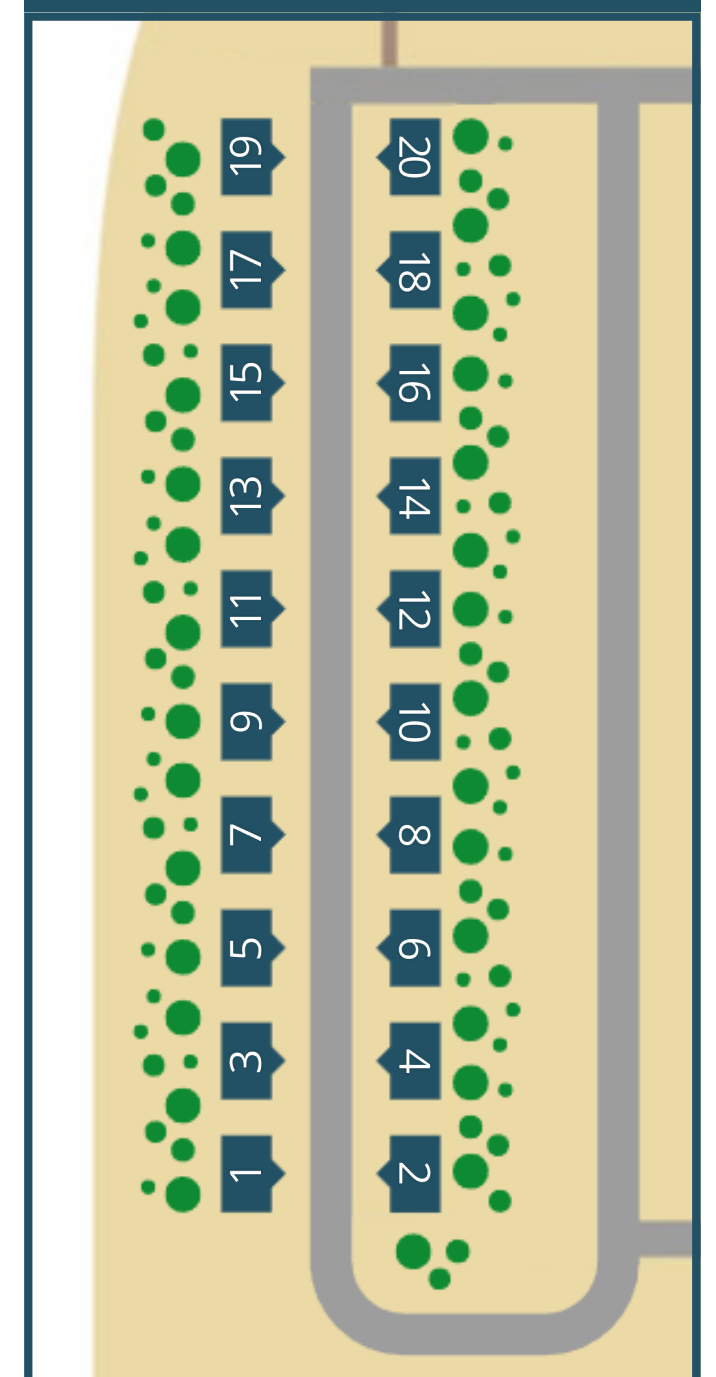

Mobilhome
Estivo Premium
Deluxe

HerangezooMt

● Piazzole attrezzate standard 6A
Standard equipped pitches 6A

● Piazzole attrezzate grandi 6A
Large equipped pitches 6A

● Coco sweet tents

● Piazzole tende
Tent pitches

● Piazzole grandi 6A
Large pitches 6A

● Piazzole standard 6A
Standard pitches 6A

● Glamp tents

● Luxury tents

● Appartamenti
Apartments

● M. homes exclusive

● M. homes deluxe