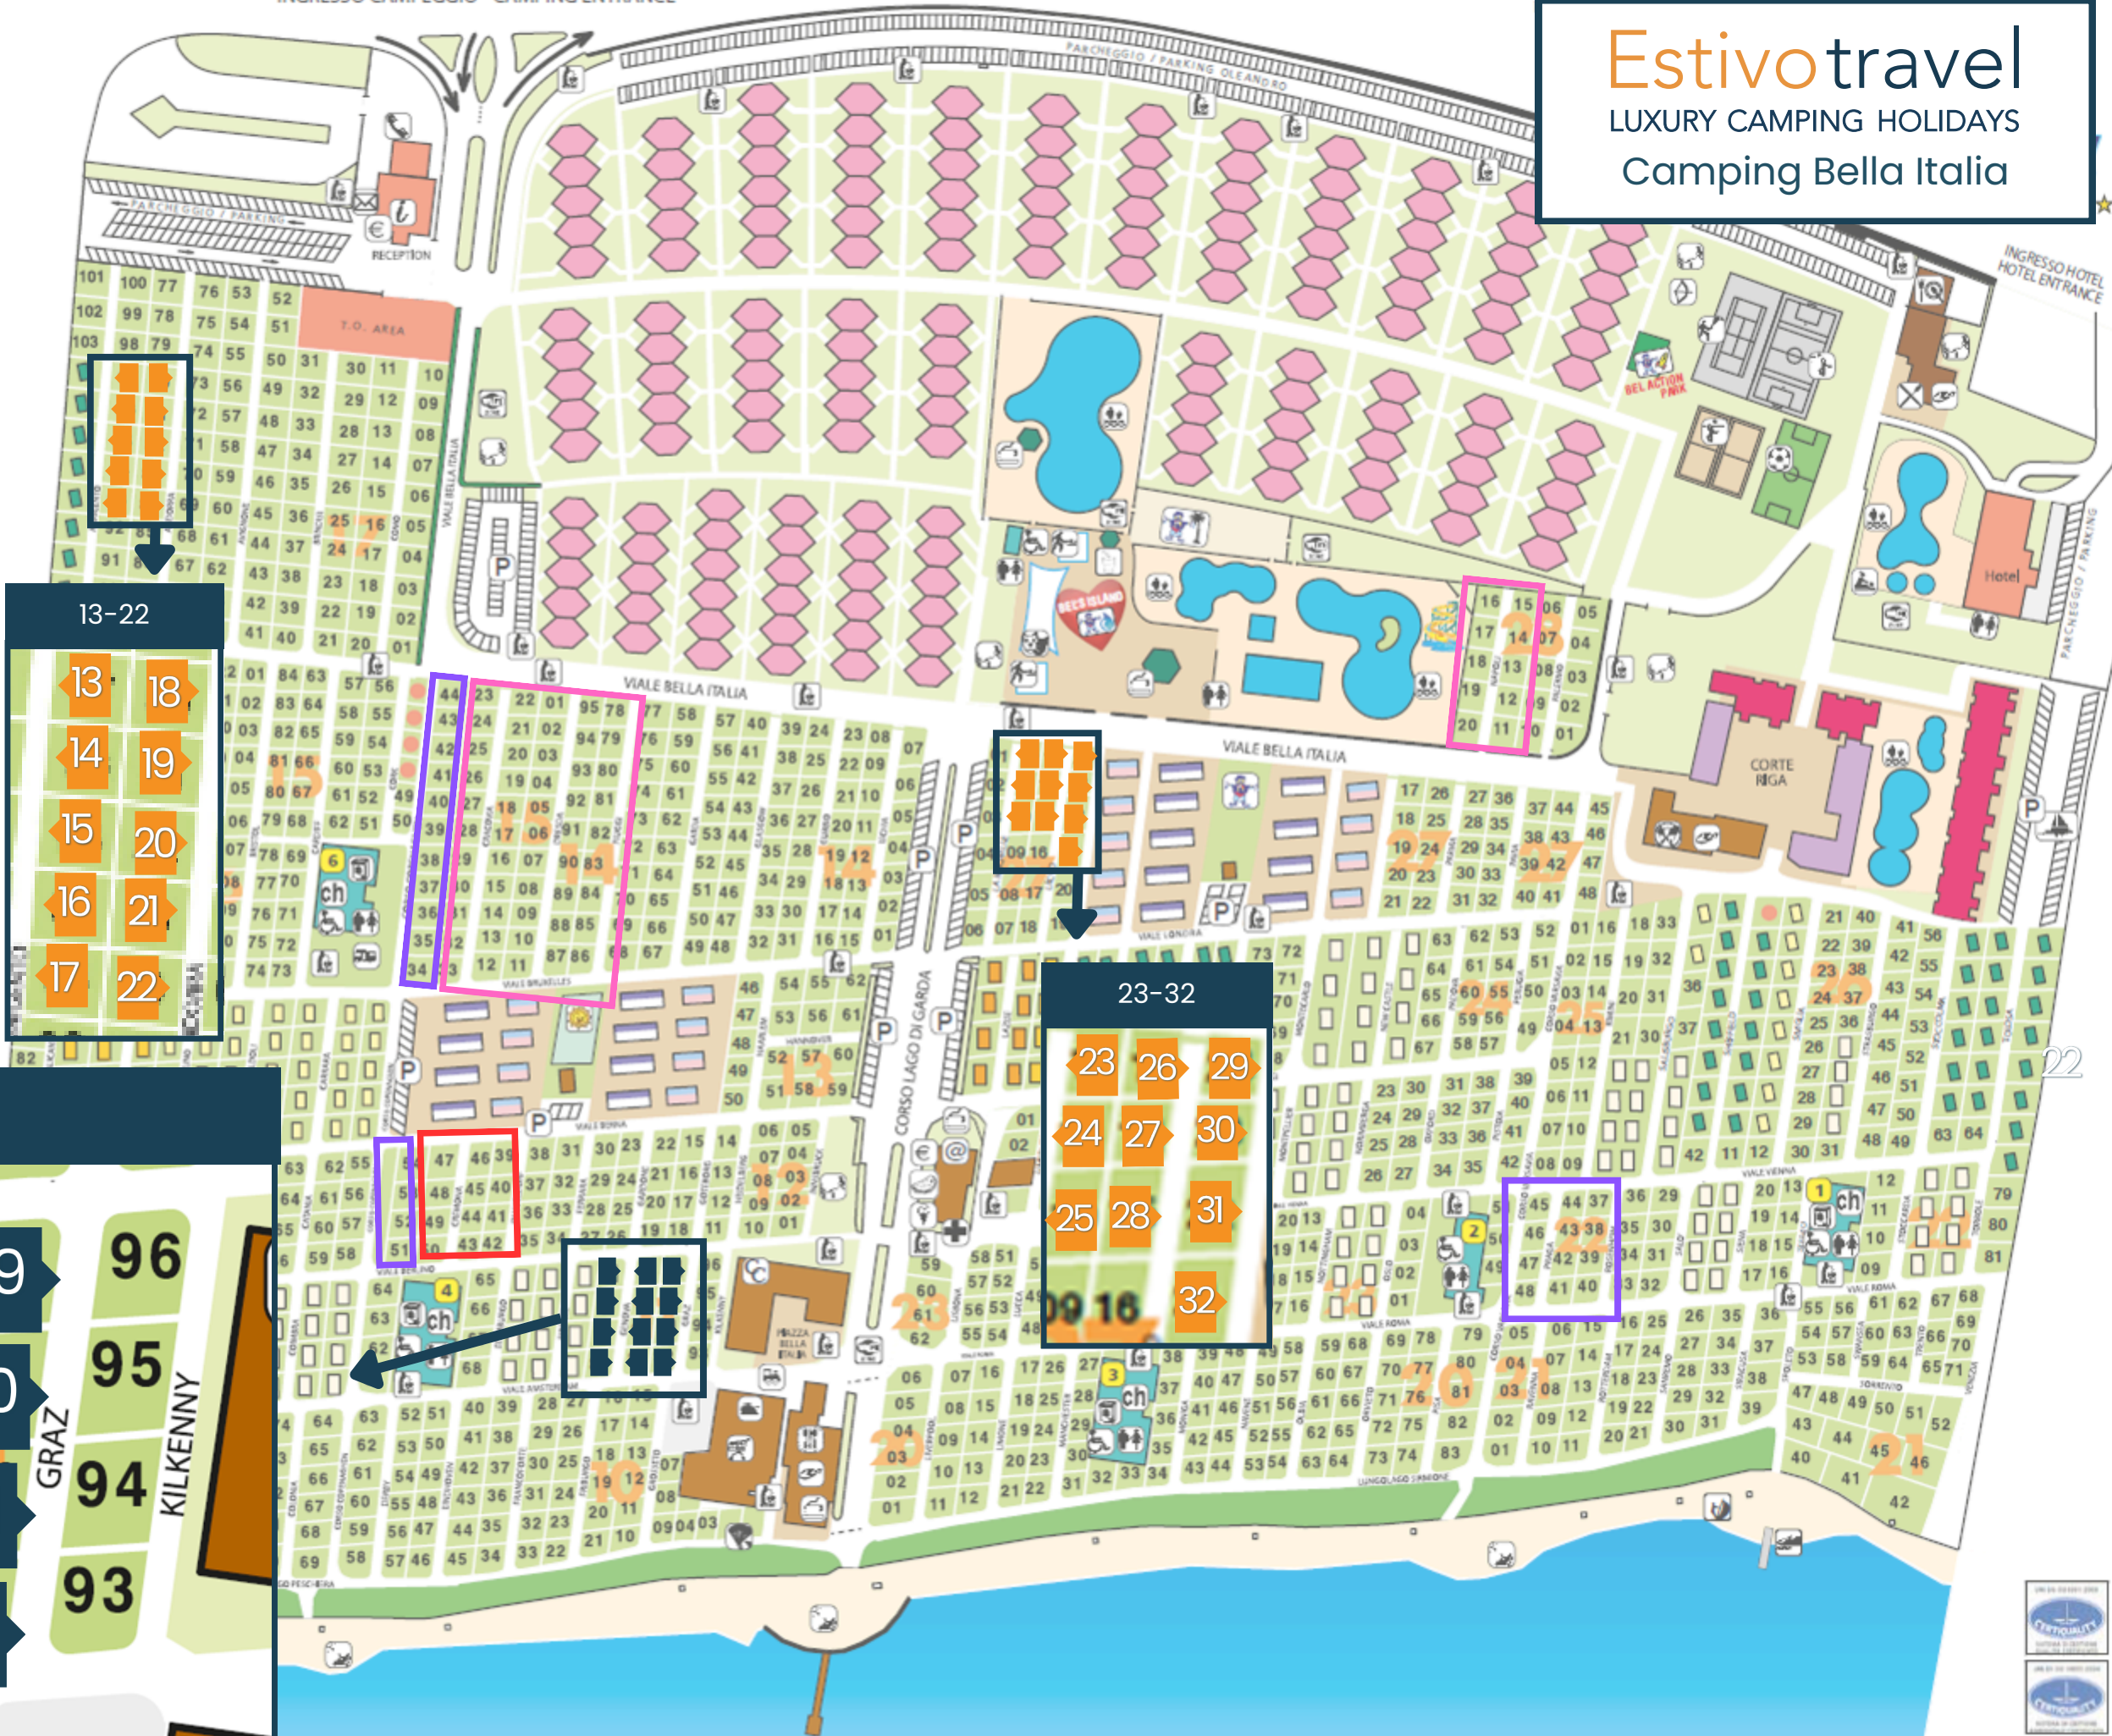

Overview

- Happy Superior
- Happy Premium
- Happy Premium Suite

1-12 Mobile homes
Estivo Premium Plus

13-32 Mobile homes
Bella Family

1-12

1	2	3	4	5	6	7	8	9	10	11	12
---	---	---	---	---	---	---	---	---	----	----	----

13-22

13	14	15	16	17	18	19	20	21	22
----	----	----	----	----	----	----	----	----	----

23-32

23	24	25	26	27	28	29	30	31	32
----	----	----	----	----	----	----	----	----	----

1-12

1	5	9	96
2	6	10	95
3	7	11	94
4	8	12	93

Streets: FIRENZE, GENOVA, GRAZ, KILKENNY, ERDAM