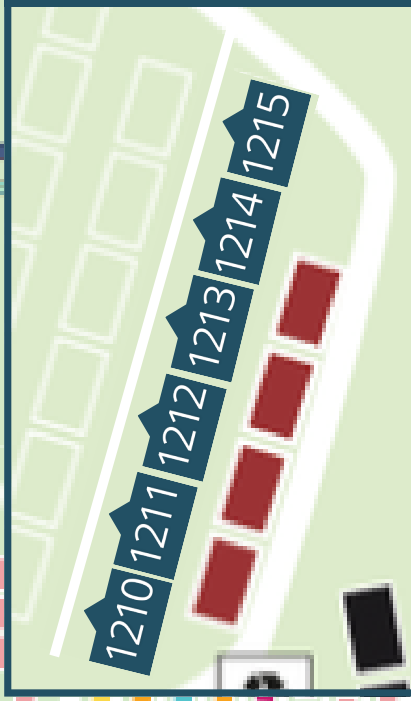

zoomed view