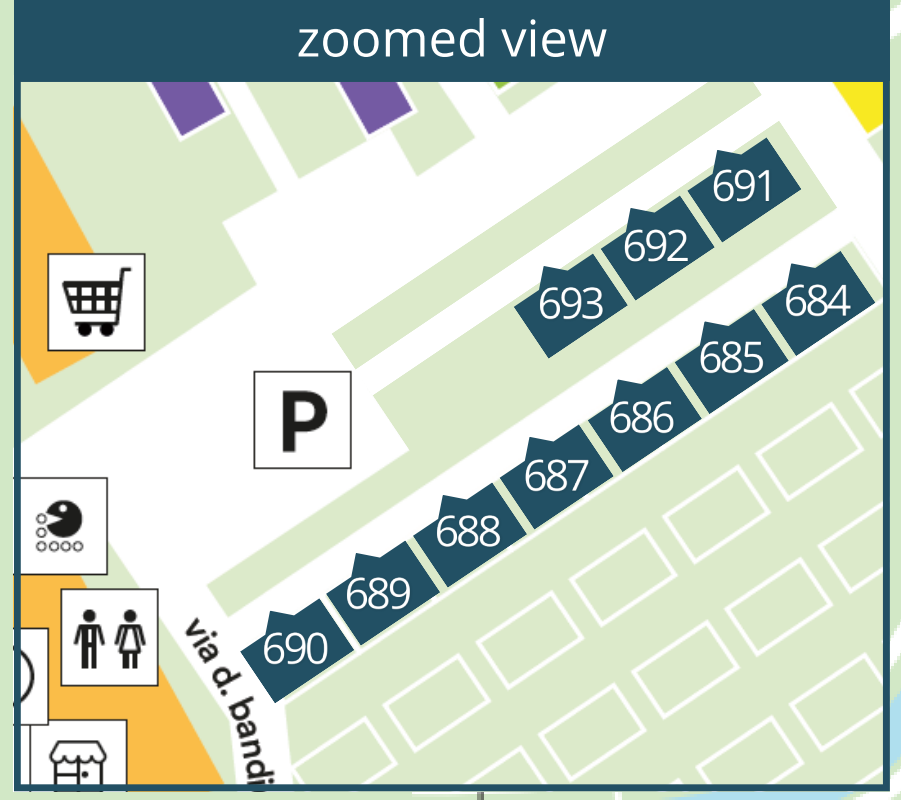

zoomed view