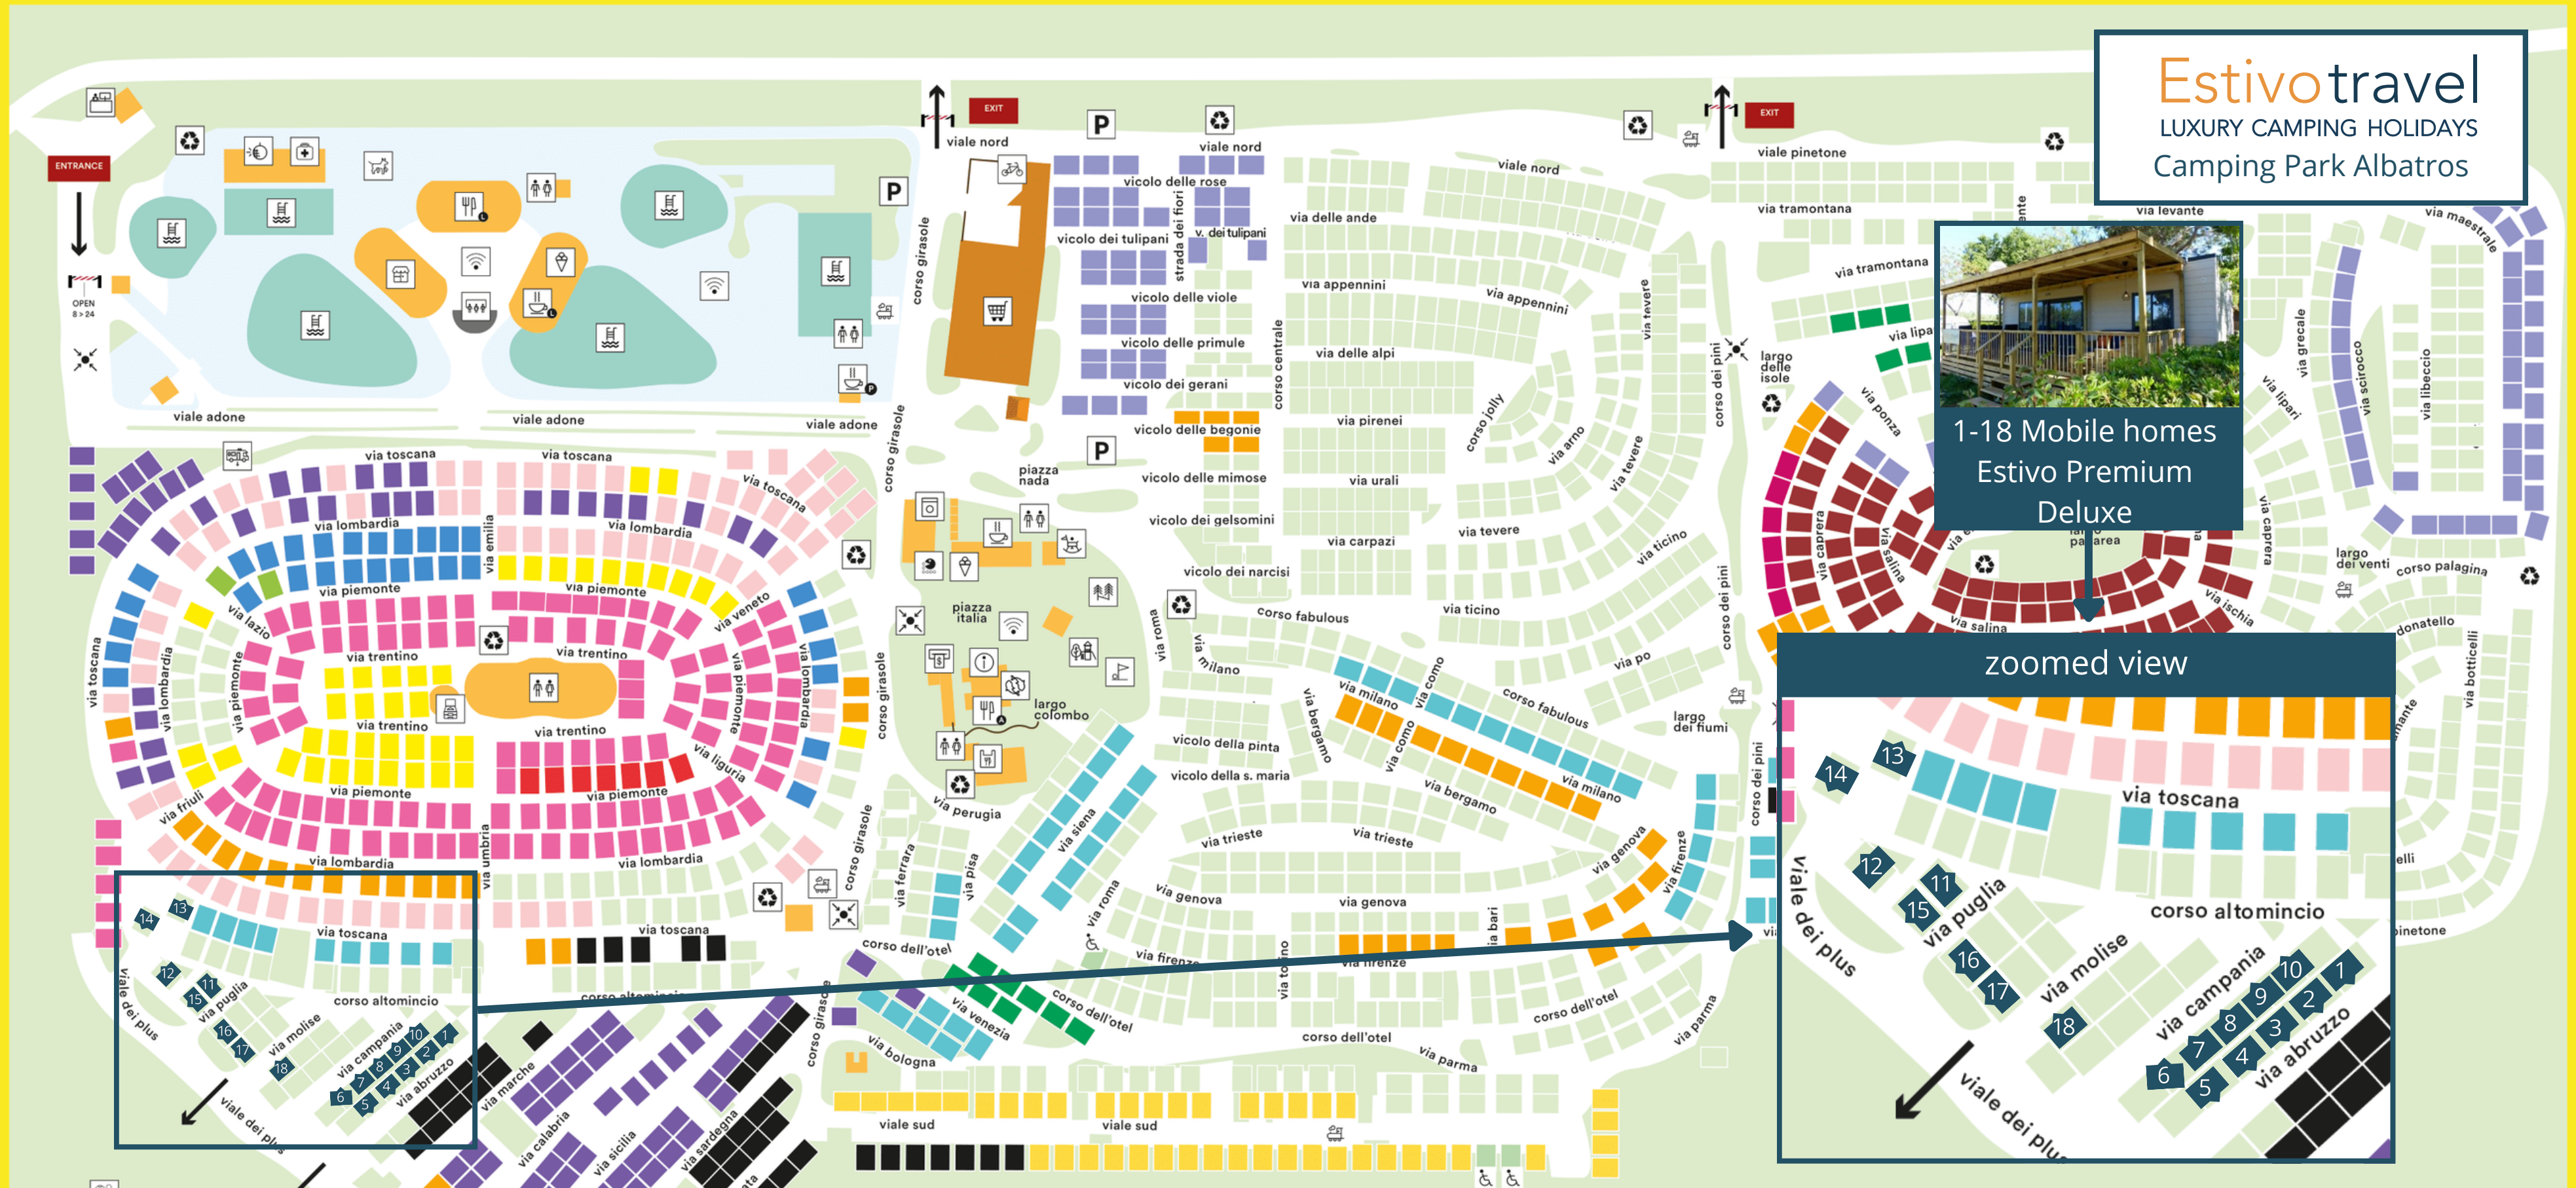

1-18 Mobile homes
Estivo Premium
Deluxe

zoomed view

hu PARK ALBATROS village

Località Pineta di Torre Nuova, 2 - San Vincenzo - Livorno T +39 0565 701018
parkalbatros@huopenair.com huopenair.com

- | | | | |
|---------------------------|--------------------------|--|-----------------------|
| RECEPTION | ICE CREAM \ GELATERIA | SHOP | HU STAY PREMIUM GREEN |
| INFOPOINT | PLAYGROUND \ AREA GIOCHI | LAUNDRY | HU STAY PREMIUM PLUS |
| WI-FI FREE | MINI CLUB | ARENA | HU STAY SMART L |
| PARKING \ PARCHEGGIO | GAMES ROOM \ SALA GIOCHI | DISCO BAR | HU STAY SMART L PLUS |
| TOILET | BAR ITALIA | FISH THERAPY | HU STAY SMART PLUS |
| WC KIMIK | BAR LAGUNA & FAST FOOD | SWIMMING POOL \ PISCINE | HU STAY SMART XL |
| DOG AREA | POOL BAR & 120Z | MINI GOLF | HU STAY SMART |
| ATM \ BANCOMAT | RISTORANTE LAGUNA | TREE EXPERIENCE | HU STAY SMART & |
| TRAIN STATION | RISTORANTE DA ALFREDO | SPORT AREA | HU STAY EASY XL PLUS |
| BIKE RENTAL NOLEGGIO BICI | TAKE AWAY | RUBBISH COLLECTION POINTS RACCOLTA RIFIUTI | HU STAY EASY |
| CAMPER SERVICE | MARKET | EMERGENCY MEETING POINT PUNTO DI RACCOLTA | HU STAY EASY XL |
| DOCTOR \ DOTTORE | HARIBO CANDY STORE | | HU GLAMP PREMIUM XL |
| | | | HU GLAMP PREMIUM |
| | | | HU GLAMP EASY |
| | | | HU CAMP PREMIUM |
| | | | HU CAMP EASY |
| | | | TOUR OPERATORS |