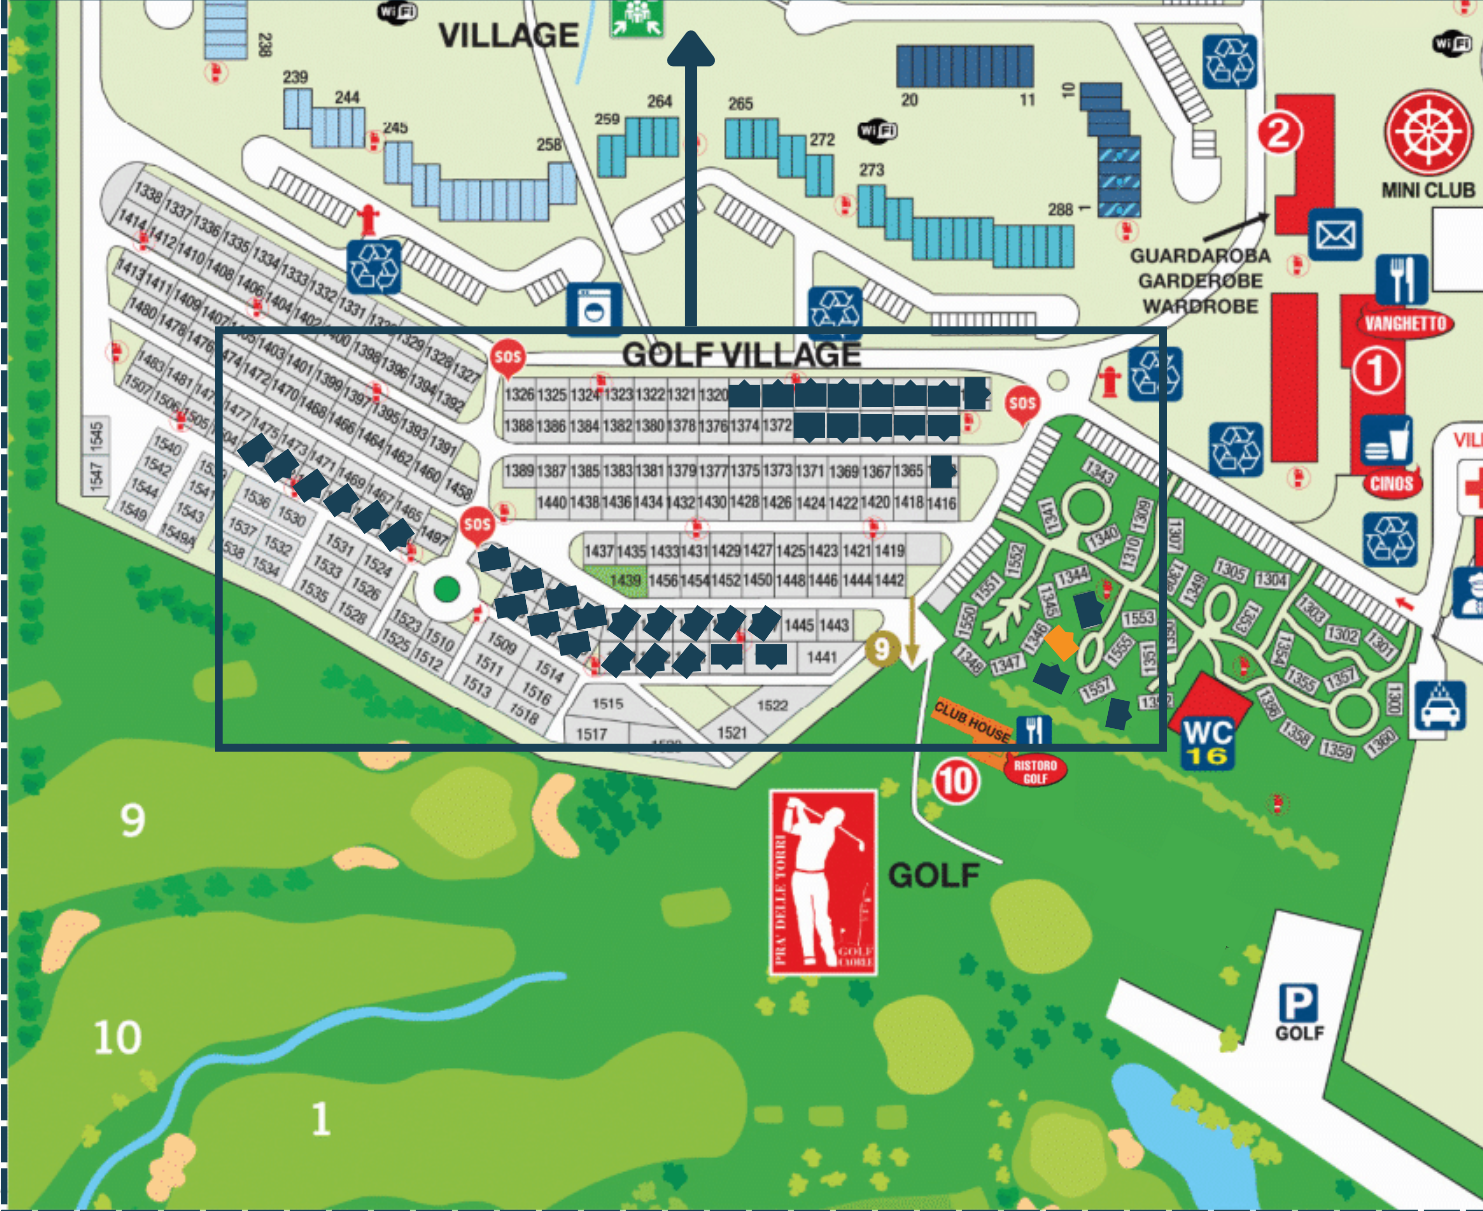

Village

Camping

PRA' DELLE TORRI
HOTEL - APART HOTEL - VILLAGE - CAMPING - WATERPARK - GOLF

Mare Adriatico
Adriatische Meer
Adriatic sea

Estivo travel
LUXURY CAMPING HOLIDAYS
Camping Pra delle Torri

Index