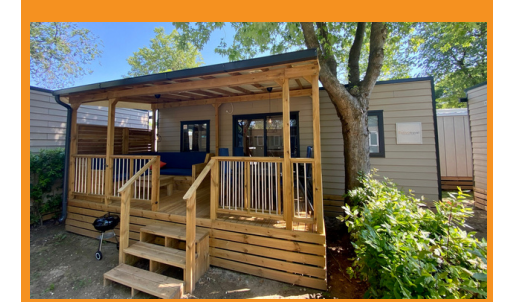

Mobile homes
Estivo Premium Plus

Mobile homes
Estivo Elegante

Index

1. Servizi Igienici
     Waschanlagen
     Sanitary blocks
   - Servizi Igienici per disabili
     Waschanlagen für Behinderte
     Sanitary blocks for disabled
   - Teatro
     Theater
     Theatre
   - Fantasy World
     Mini-Kart
   - Idromassaggio
     Unterwassermassage
     Pool with Jacuzzi
   - Cassette postale
     Briefkasten
     Mail-Box
   - Guardiano notturno
     Nachtwächter
     Nightwatchman
   - Bancomat
   - Raccolta differenziata
     Getrennte Müllsammlung
     Separated refuse collection
   - Lavanderia
     Wäscherei
     Laundry
   - Reception
     Rezeption
     7.00-23.00
   - Giochi per bambini
     Kinderspielplatz
     Children's games
   - Ping Pong
   - Sport acquatici
     Watersports
     Wassersport
   - Ufficio Animazione
     Animationsbüro
     Animation Office
   - Fermata Autobus
     Bus Stop
     Biglietti / Bus Tickets
   - Trenino per bambini
     Kinderzug
     Children's train
   - Palestra attrezzata
     Fitness Center
   - Distributore d'acqua potabile
     Trinkwasserspender
     Drinking water dispenser
   - Ristorazione
     Gaststätte
     Restaurants
   - Snack Bar
     Food Truck
   - Noleggio cicli
     Fahrräderverleih
     Bicycles hire
   - Beach Volley
   - Golf Club
   - Cassette camper
     Mail-Box
     Camper Service
   - Autolavaggio
     Autowaschplatz
     Car wash
   - Ufficio Informazioni
     Informations Büro
     Information Office
   - Ricarica auto elettrica
     Ladestation für Elektroautos
     Charging electric car
   - Centro Sportivo
     Sportanlagen
     Sport Center
   - Slide Park
     Sivoli acquatici
     Wasserrutschen
     Water slides
   - Activity Park
     Scalagpark, Parkour, Slackline
     Bouldering, Panna Football
     Fono, Chillhouse
2. **EMERGENCY +39 0421 1631322**
3. Medico
     Arzt
     Doctor
   - Defibrillatore
     Defibrillator
   - Napi
     Feuer hose
     Löschschlauch
   - Idranti
     Hydrant
   - Percorso di uscita
     Notausgang
     Exit direction
   - Punto di raccolta
     Treffpunkt
     Gathering point
   - Estintore portatile
     Feuerlöscher
     Extinguisher
   - SOS
     Chiamata
     Notruf
     Call