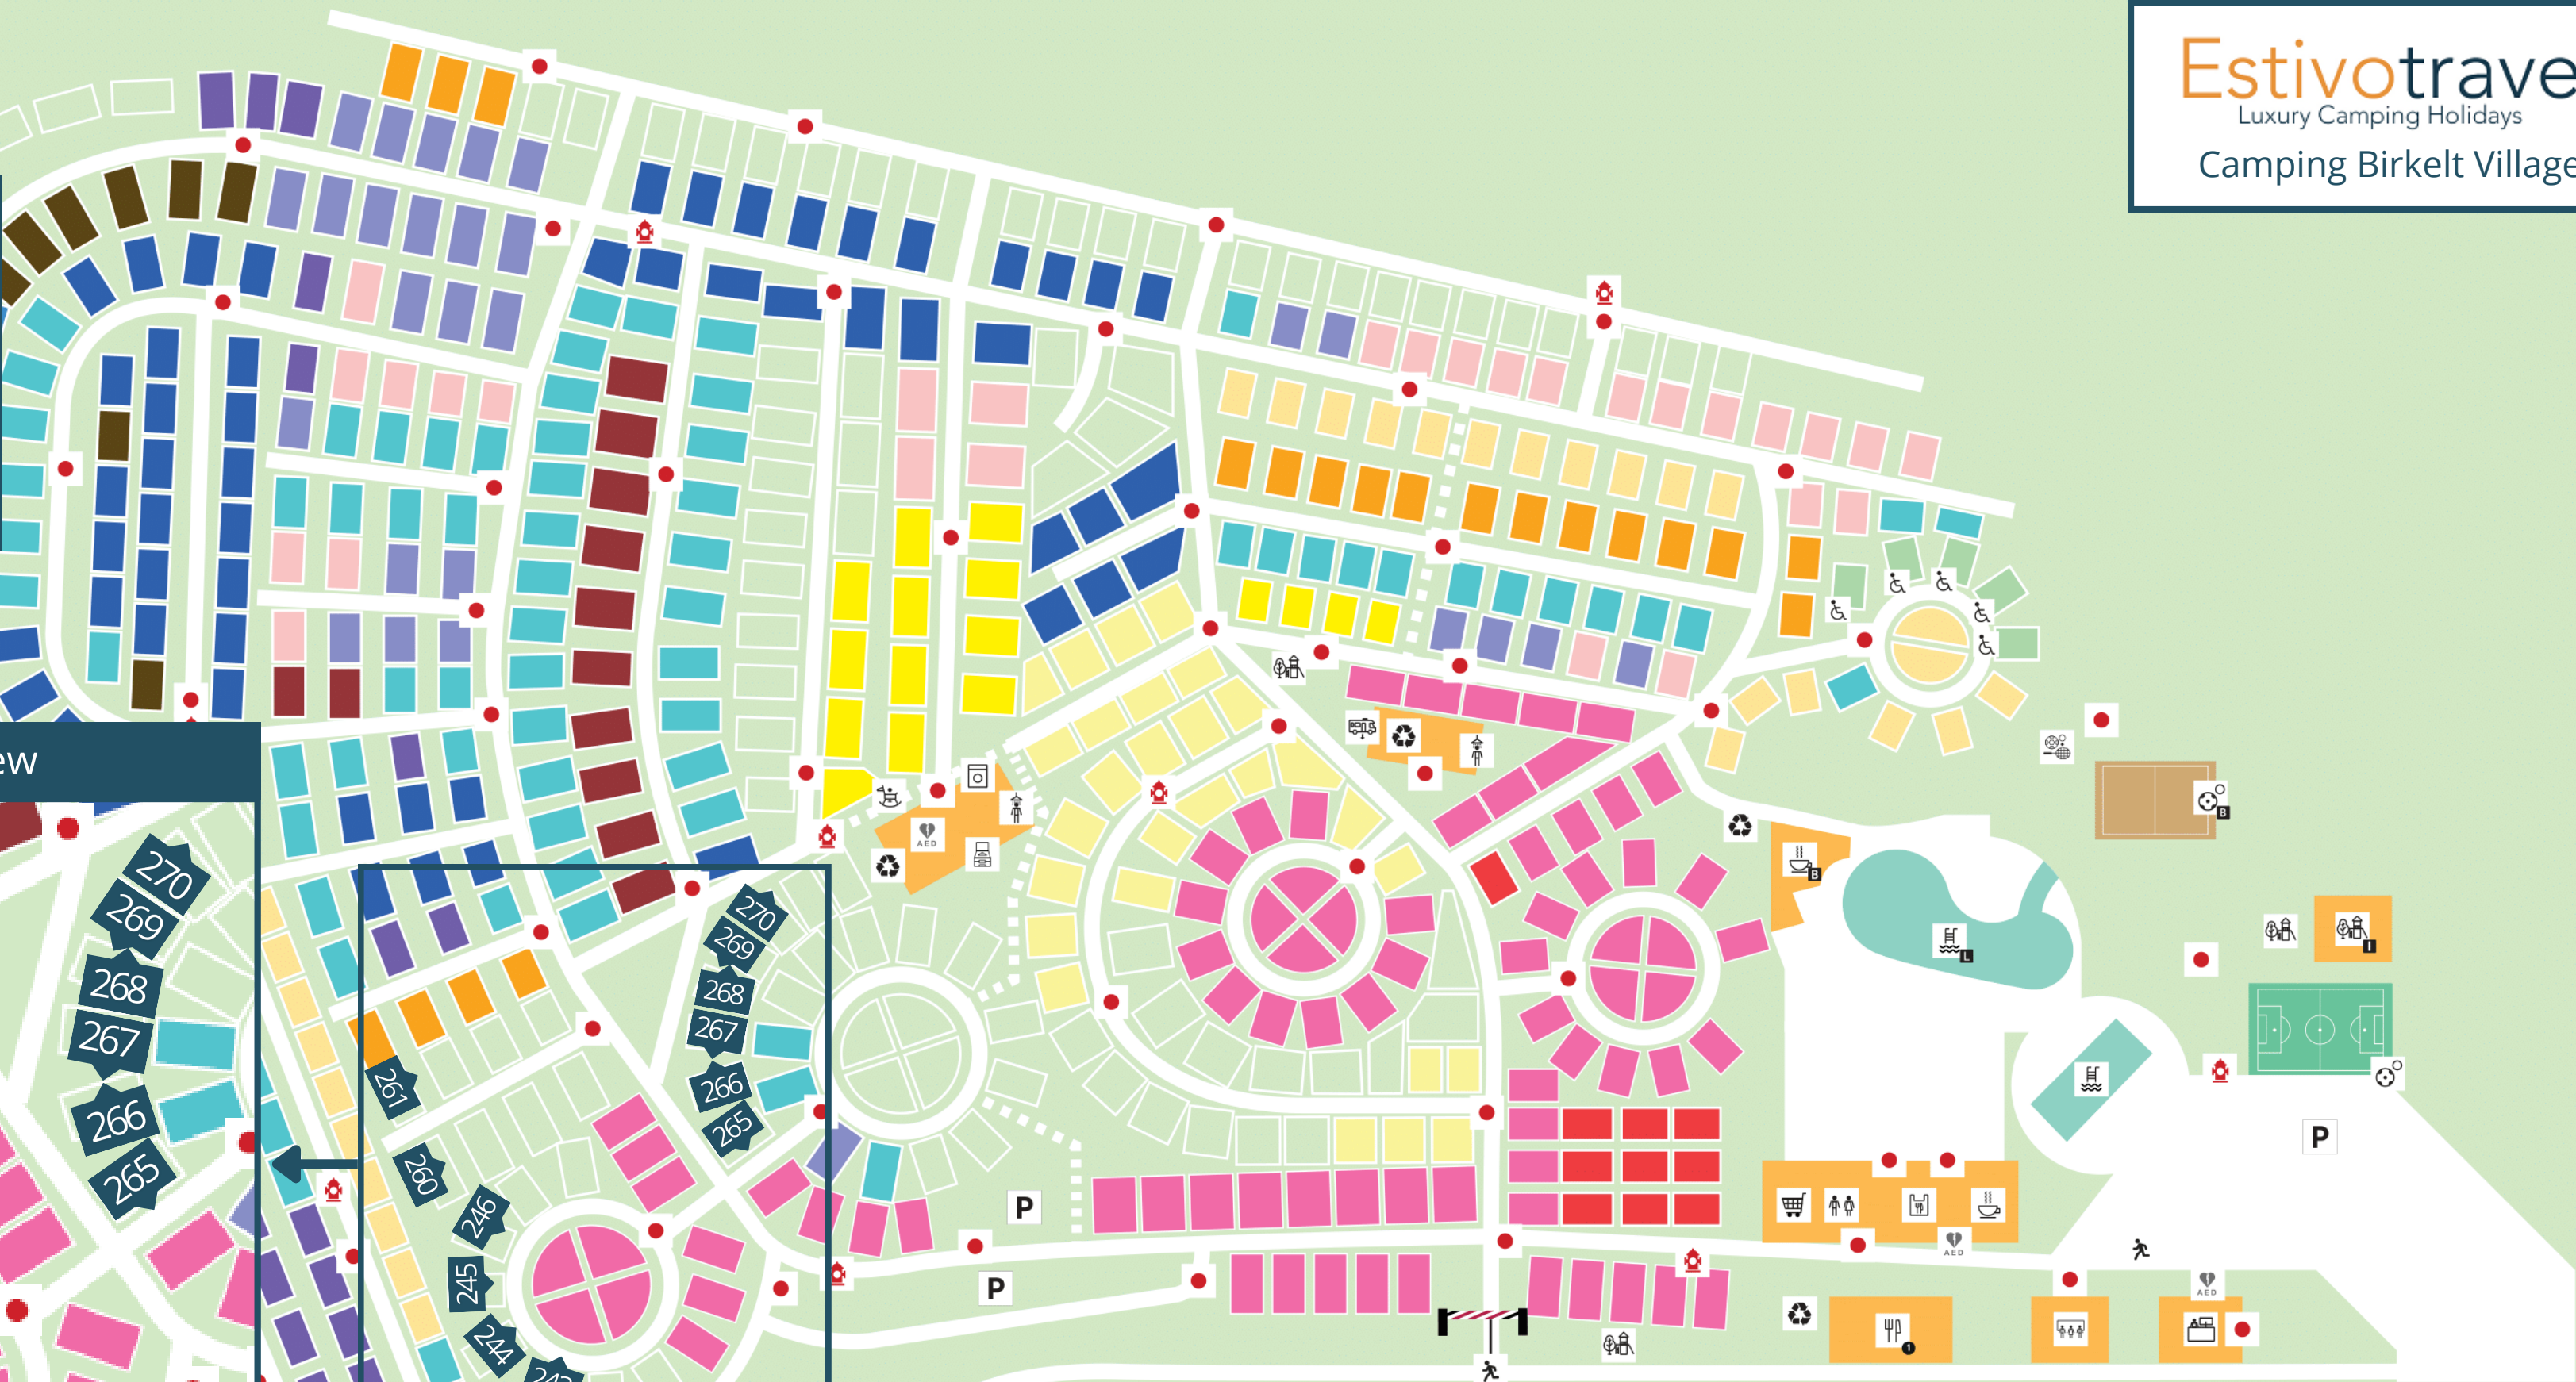

Mobile homes Estivo Premium

zoomed view

ENTRANCE - OPEN 7.00 > 23.00

HU STAY EASY	HU CAMP EASY	RECEPTION	SPORTS AREA
HU STAY EASY L	HU CAMP PREMIUM	MARKET	BEACH VOLLEY
HU STAY EASY XL	HU CAMP PREMIUM + TV	RESTAURANT PIZZERIA	TABLE TENNIS
HU STAY SMART	TOUR OPERATOR	TAKE AWAY	TOILETS
HU STAY SMART L		CENTRAL BAR	TOILETS & SHOWERS
HU STAY SMART XL		POOL BAR/SNACK BAR	LAUNDRY
HU STAY SMART PLUS		SWIMMING POOL	CAMPER SERVICE
HU STAY SMART &		LAGOON	WC KIMIC
HU STAY PREMIUM XL		STAGE	WASTE RECYCLING AREA
HU STAY PREMIUM PLUS		MINI CLUB	AED
HU GLAMP SMART		PLAYGROUND	EMERGENCY EXIT
HU GLAMP PREMIUM XL		INDOOR PLAYGROUND	FIRE EXTINGUISHERS
			HYDRANTS

hu | **BIRKELT**
 village

1 Um Birkelt, 7633 Larochette, Luxemburg
 Tel : +352 87 90 40
 birkelt@huopenair.com | huopenair.com