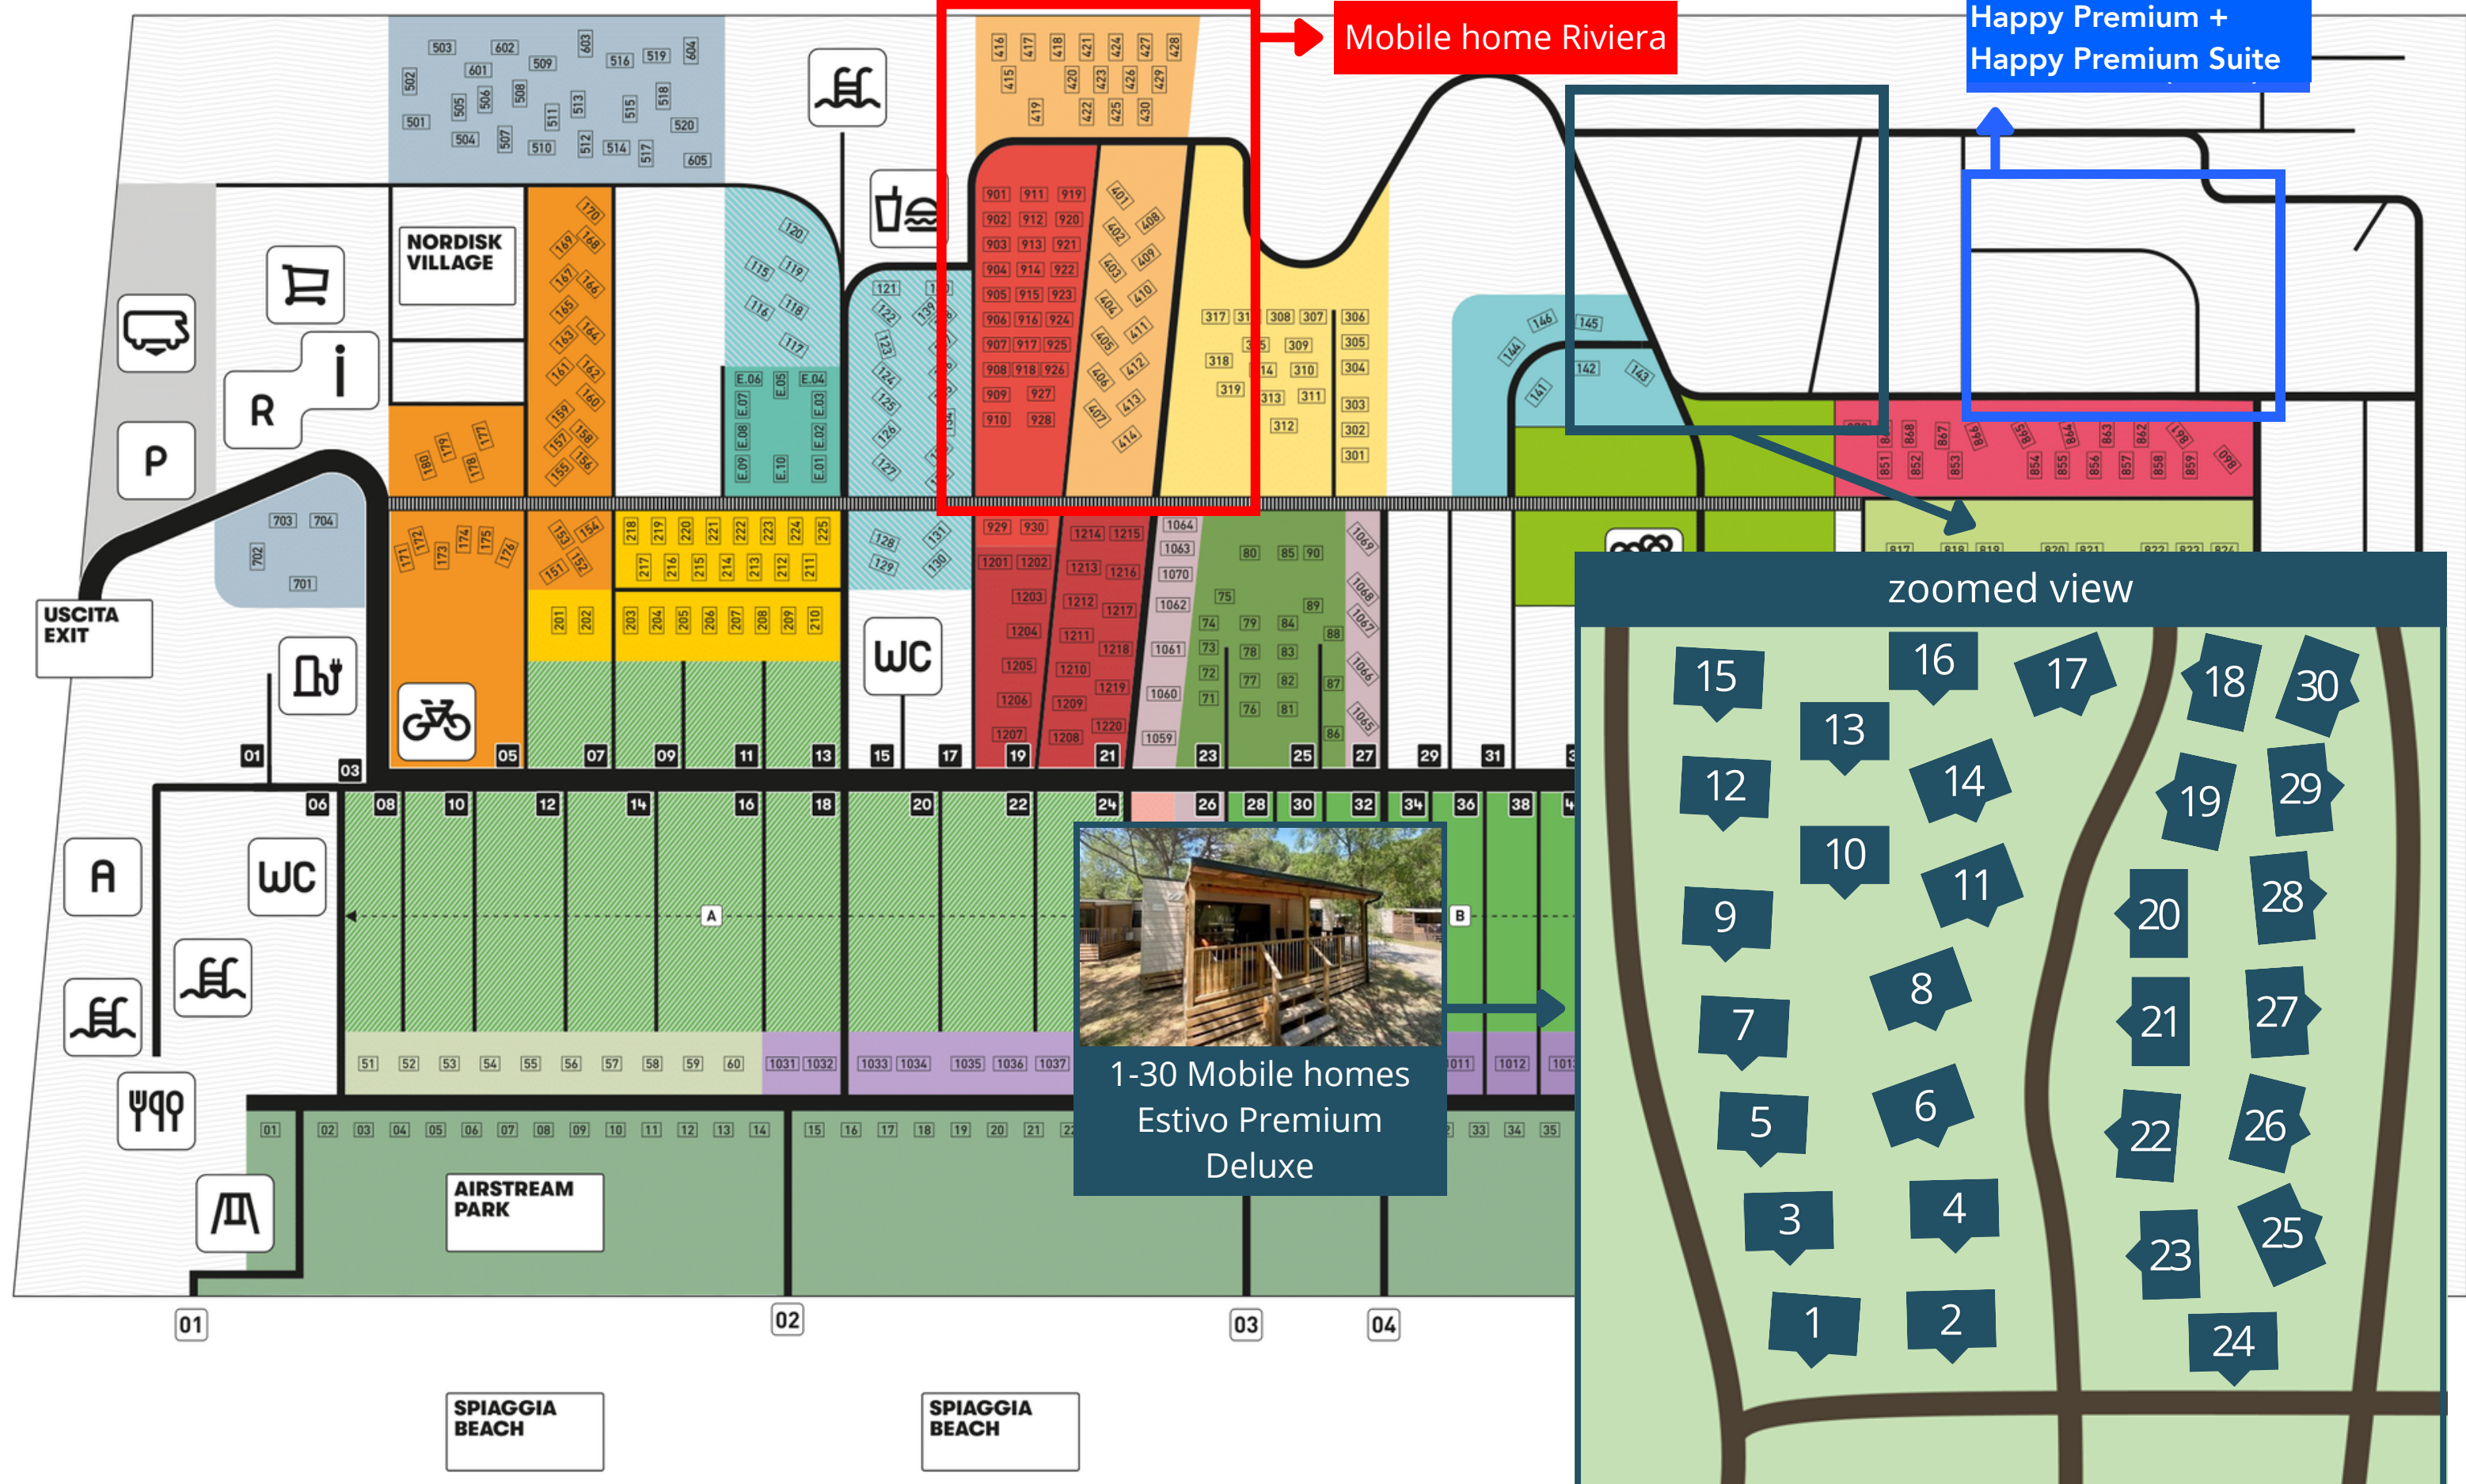

Estivo travel

LUXURY CAMPING HOLIDAYS

Camping Ca Savio

MAXI BEACH HOUSE	CHALET CANOVA	AREA GIOCHI PLAY AREA
SUNRISE	ECO LODGE	+WC CHIMICO +CHEMICAL WC
BEACH HOUSE	COCO SWEET GARDEN	CAMPER SERVICE
BURANO	COCO SWEET	PERCORSO PEDONALE/WALKWAY
LAGUNA	PIAZZOLA/PITCH/STELLPLATZ (A)	PARCO/PARK
CAPRI	PIAZZOLA/PITCH/STELLPLATZ (B+C)	NOLEGGIO BICI/BIKE RENTAL/FAHRRAD-VERLEIH/
RIALTO	RECEPTION	
RIVIERA	INFO/CUSTOMER CARE	RICARICA AUTO/CAR CHARGING POINT
LIDO	ANIMAZIONE ANIMATION	
GREEN	RISTORANTE RESTAURANT	
BUNGALOW 2 FILA	MARKET	

Mobile home Riviera

Happy Premium + Happy Premium Suite