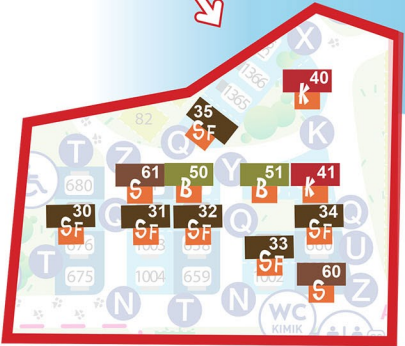

SAFARI
	KATSURA
	BABUL
	SABAI