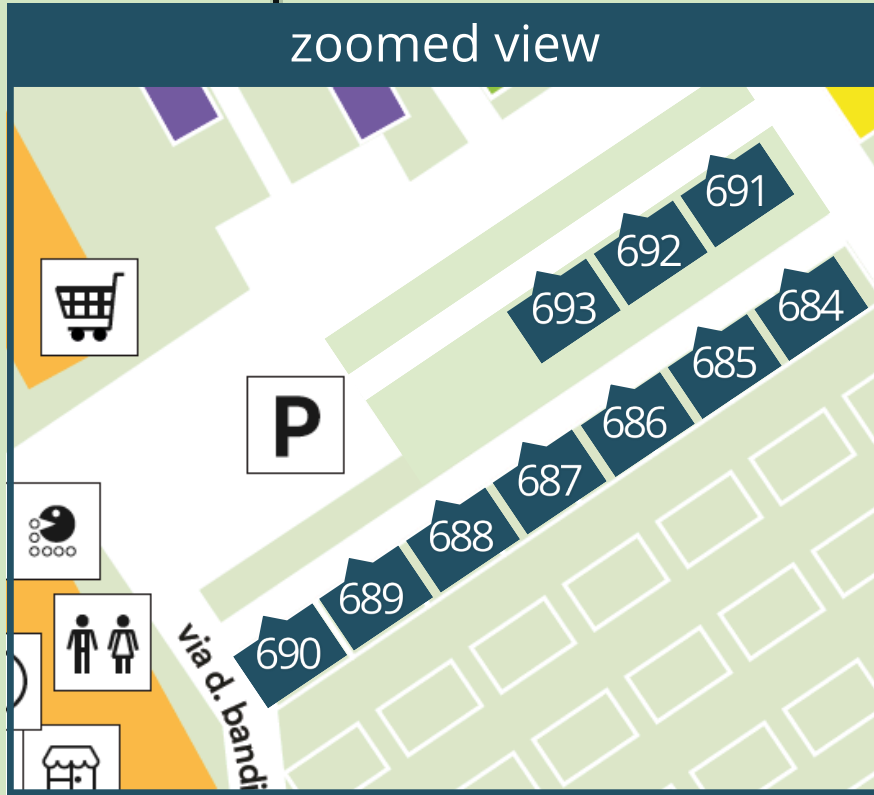

zoomed view