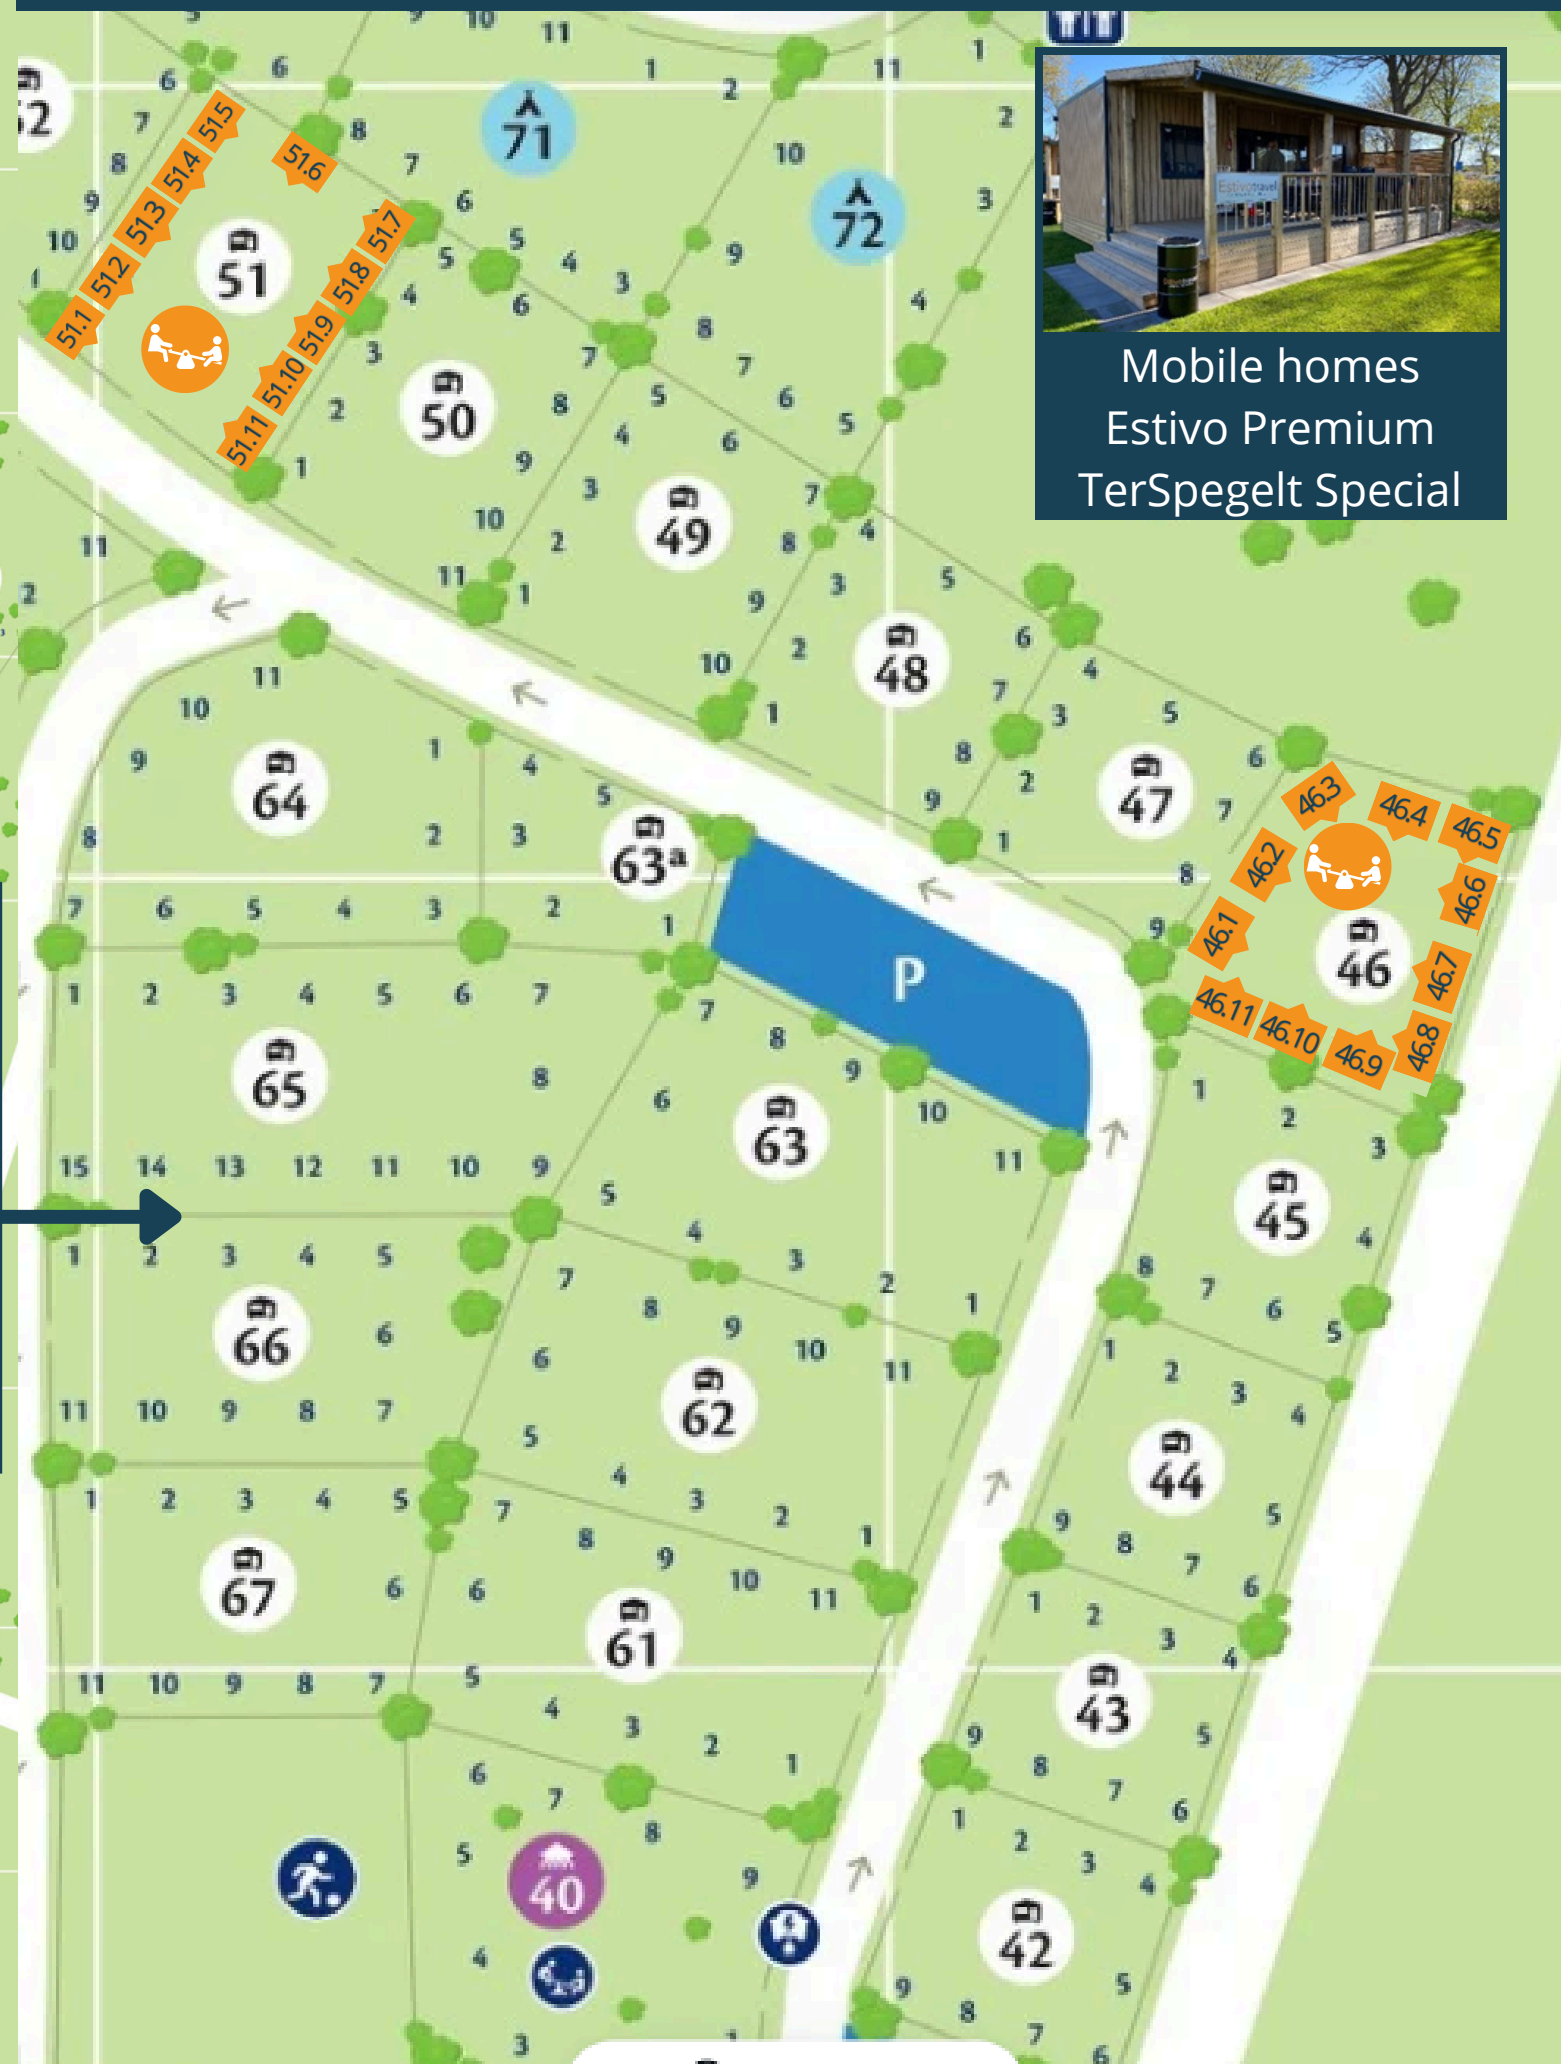

Various locations	
SterrenStrand with indoor swimming pool	B6
Snack Bar LekkerSnacken	CS
Beach Pavillion De Wijde Blick	C6
Takeaway LekkerMakkelijk Pizza & Ijs	C6
Reception, First Aid, Laundrette	G4
Supermarket	G4
De Keizer Food & Drinks	G4
La Cantina	G6
Crafts Attic	G6
HangOut	G6
The Workshop	G6

Nature gate TerSpegelt & Gnome Walk

## Zoomed view

Mobile homes  
Estivo Premium  
TerSpegelt Special

- Accommodations for hire**
- ForestVilla H3
  - Chalet (veld 8A, 9, 53) DES
  - FunLodges (veld 40) G6
  - GlampingLodges B3
  - LakeviewLodges EF1
  - LoungeLodges (veld 3, 5) GF5
  - LuxuryTent E4
  - OutbackLodges (veld 8) ES
  - OutbackLodges Comfort (veld 7) ES
  - TipiTents D1
  - VerandaChalets (veld 4) F5
  - WaterLodges B2
- Various locations**
- SterrenStrand with indoor swimming pool B6
  - Snack Bar LekkerSnacken CS
  - Beach Pavillion De Wijde Blick C6
  - Takeaway LekkerMakkelijk Pizza & Ijs C6
  - Reception, First Aid, Laundrette G4
  - Supermarket G4
  - De Keizer Food & Drinks G4
  - La Cantina G6
  - Crafts Attic G6
  - HangOut G6
  - The Workshop G6

- Legend**
- Basis pitches
  - Comfort pitches
  - Luxury pitches
  - Pitches with private sanitary facilities
  - Pitches with private sanitary facilities plus
  - Accommodation for hire
  - Annual pitches
  - Planting
  - Fencing
  - ↑ Direction of travel
  - 🚫 Dogs not allowed