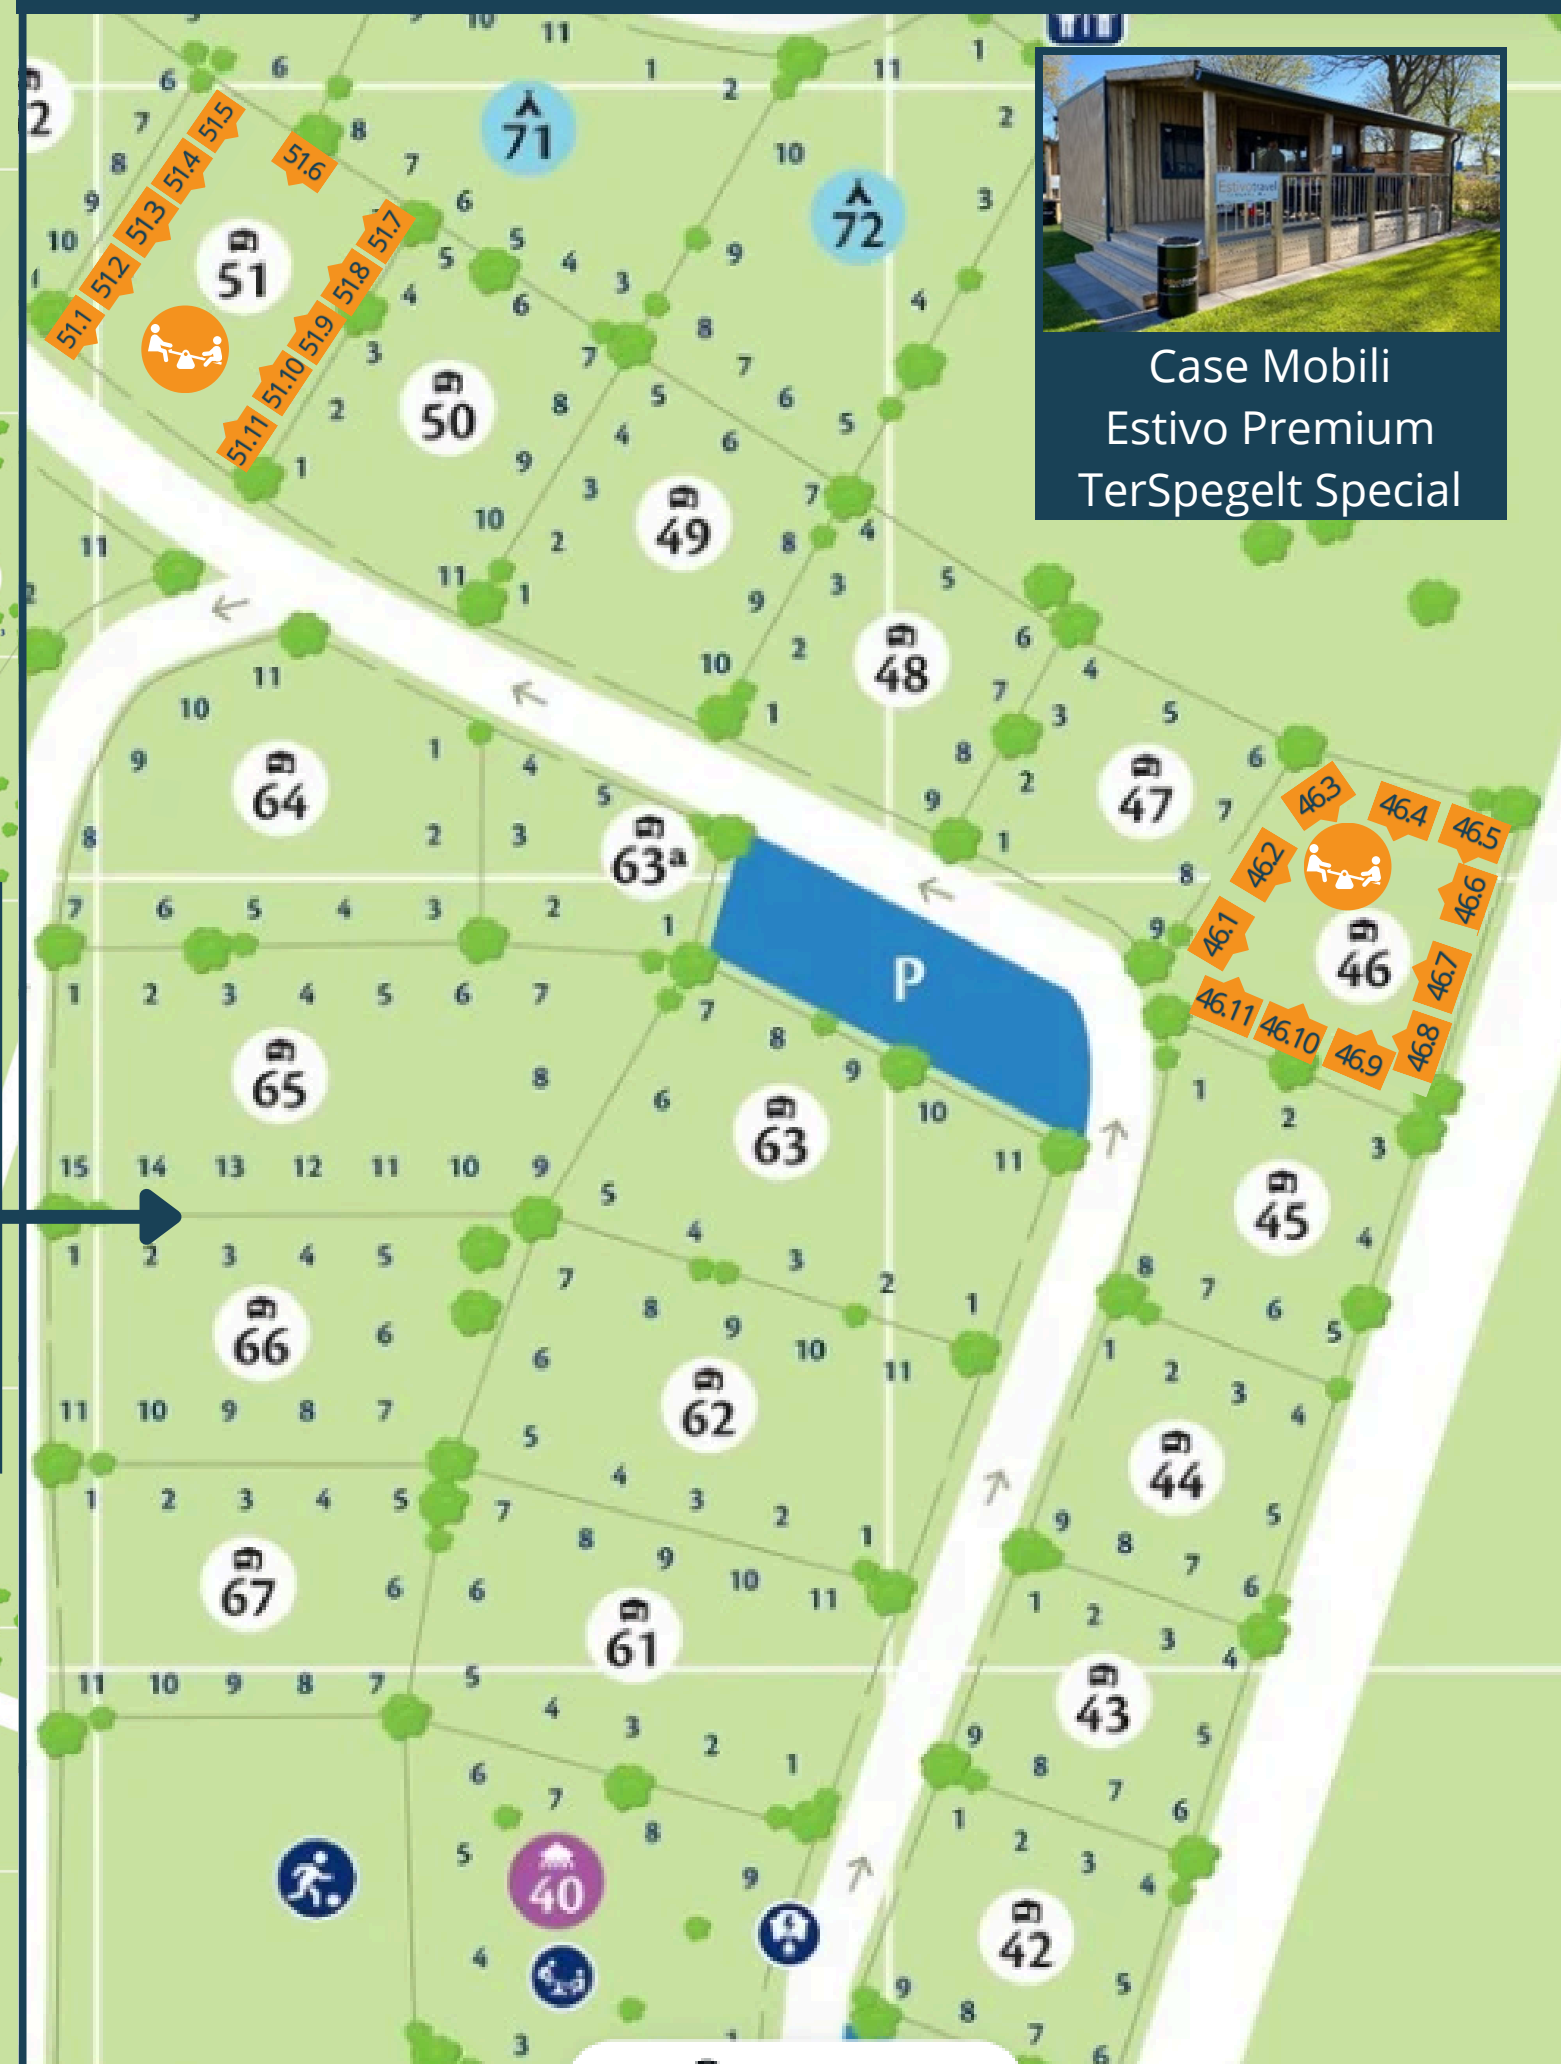

Estivo travel

LUXURY CAMPING HOLIDAYS

Camping TerSpegelt

Mappa 2025

- Accommodations for hire**
- ForestVilla H3
 - Chalet (veld 8A, 9, 53) DES
 - FunLodges (veld 40) G6
 - GlampingLodges B3
 - LakeviewLodges EF1
 - LoungeLodges (veld 3, 5) GF5
 - LuxuryTent E4
 - OutbackLodges (veld 8) ES
 - OutbackLodges Comfort (veld 7) ES
 - TipiTents D1
 - VerandaChalets (veld 4) FS
 - WaterLodges B2
- Various locations**
- SterrenStrand with indoor swimming pool B6
 - Snack Bar LekkerSnacken CS
 - Beach Pavillion De Wijde Blick C6
 - Takeaway LekkerMakkelijk Pizza & Ijs C6
 - Reception, First Aid, Laundrette G4
 - Supermarket G4
 - De Keizer Food & Drinks G4
 - La Cantina G6
 - Crafts Attic G6
 - HangOut G6
 - The Workshop G6

- Legend**
- Basis pitches
 - Comfort pitches
 - Luxury pitches
 - Pitches with private sanitary facilities
 - Pitches with private sanitary facilities plus
 - Accommodation for hire
 - Annual pitches
 - Planting
 - Fencing
 - ↑ Direction of travel
 - 🚫 Dogs not allowed

Nature gate TerSpegelt & Gnome Walk

Ingrandito

Case Mobili
Estivo Premium
TerSpegelt Special