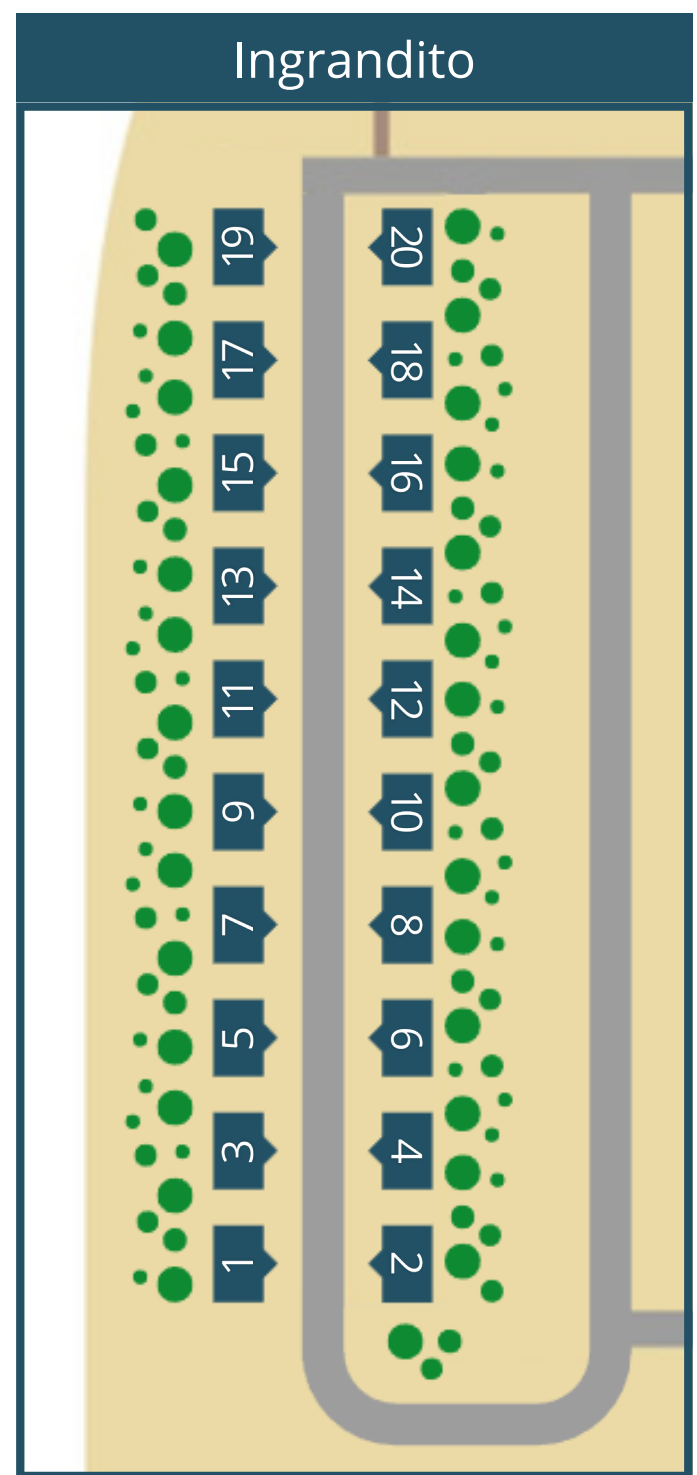

Case Mobili
Estivo Premium
Deluxe

- Piazzole attrezzate standard 6A
Standard equipped pitches 6A
- Piazzole attrezzate grandi 6A
Large equipped pitches 6A
- Coco sweet tents
- Piazzole tende
Tent pitches
- Piazzole standard 6A
Standard pitches 6A
- Glamp tents
- Luxury tents
- Appartamenti
Apartments
- M. homes exclusive
- M. homes deluxe