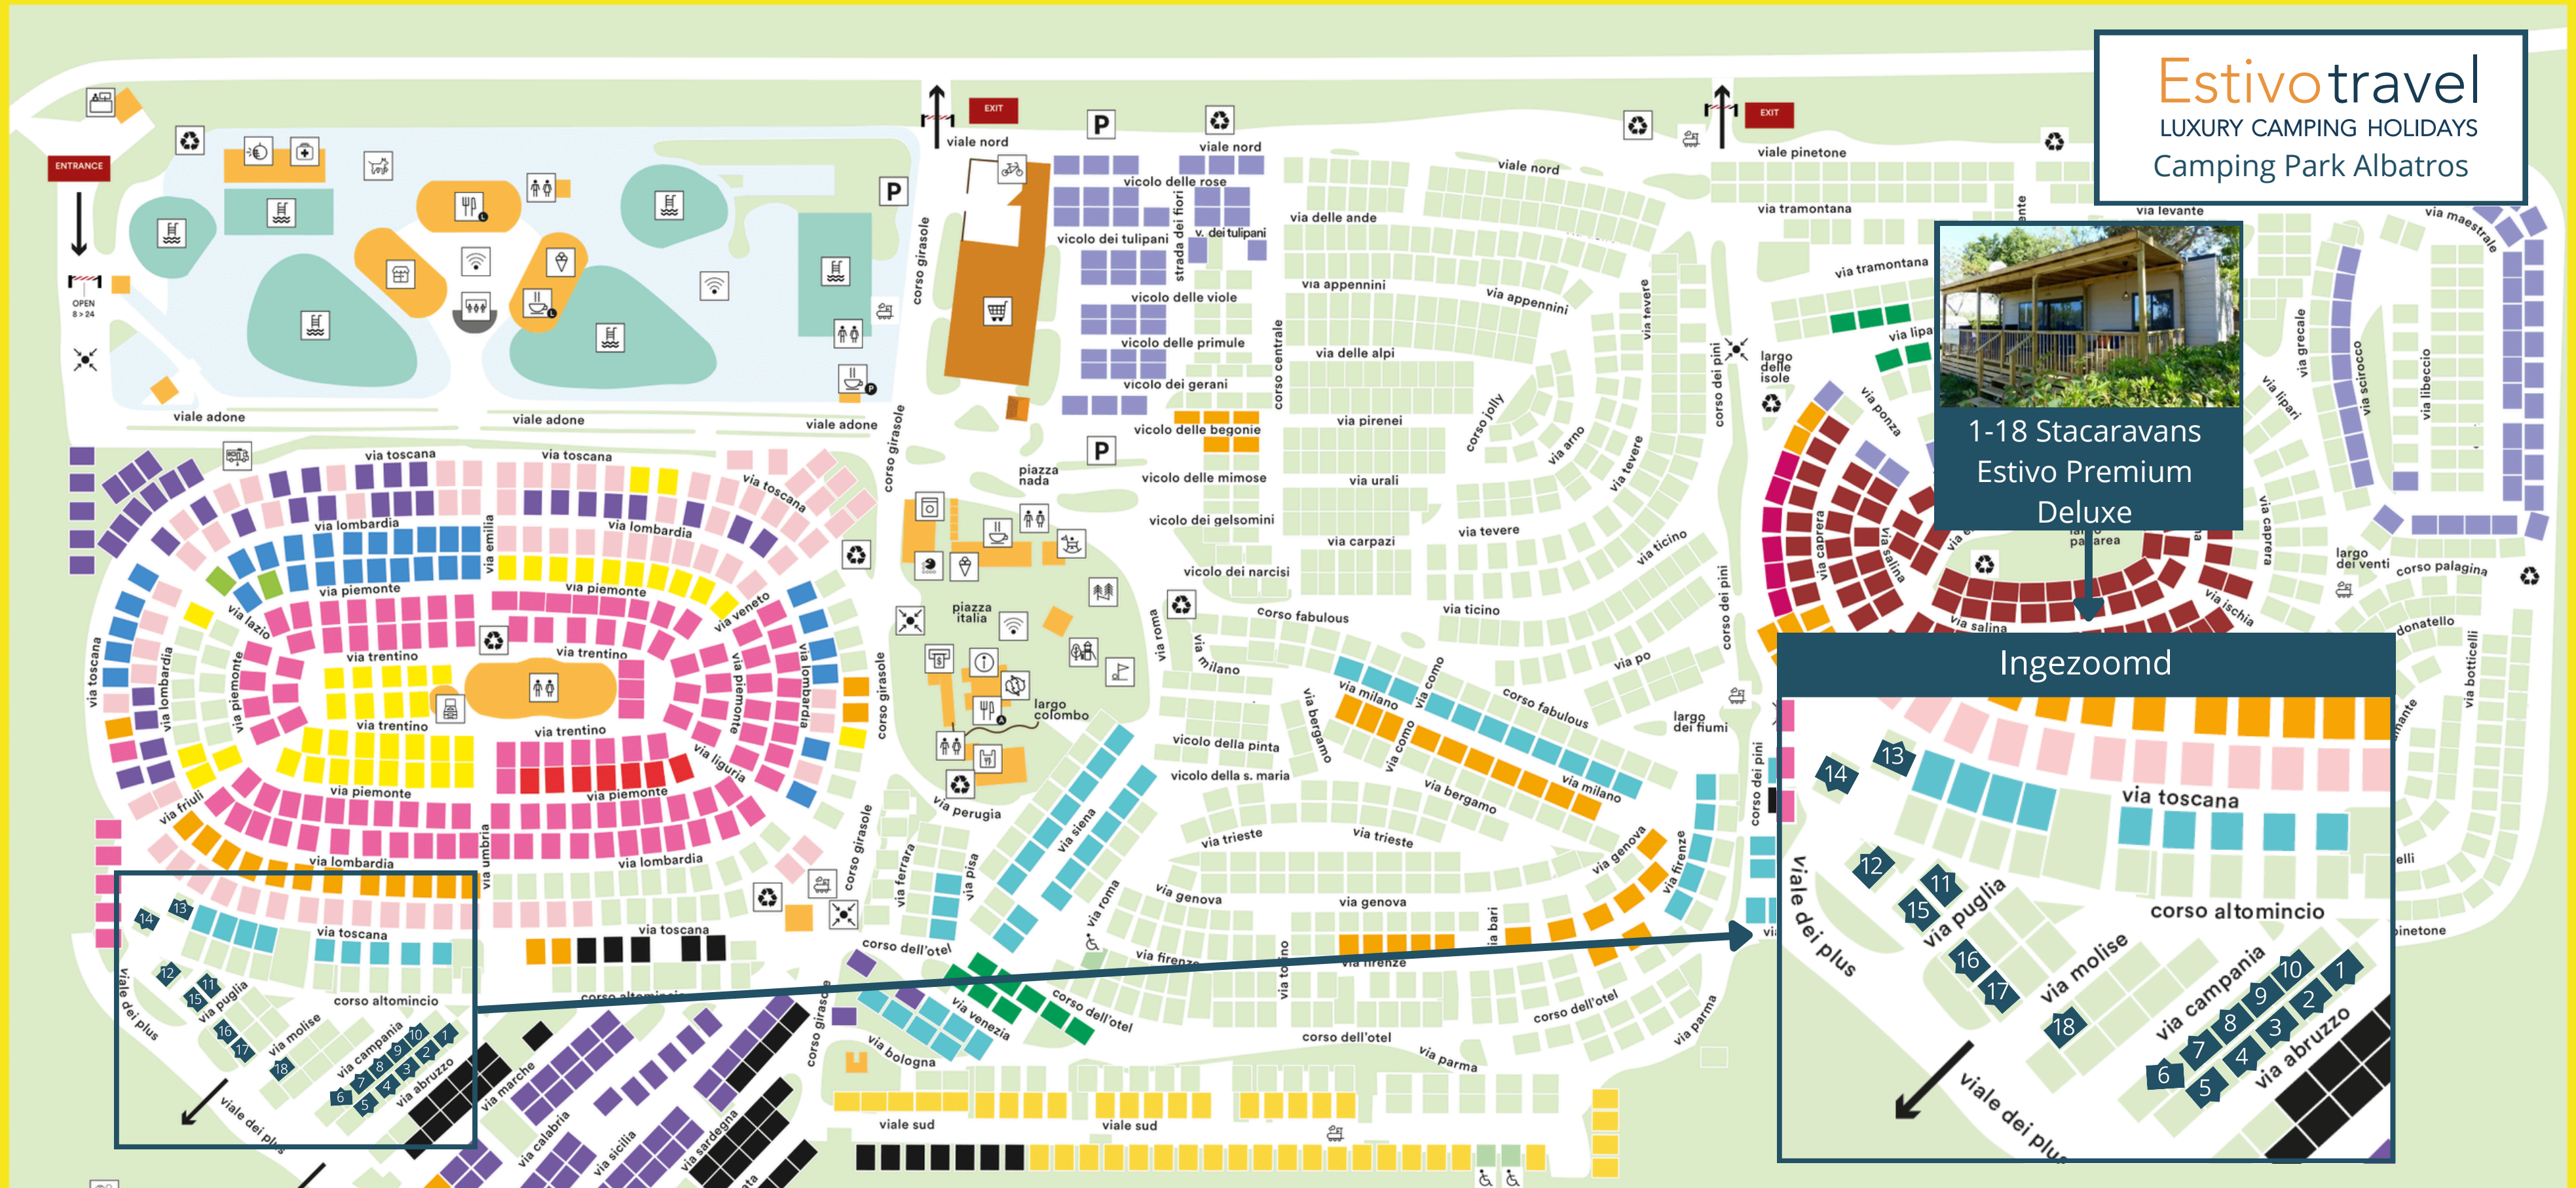

1-18 Stacaravans
Estivo Premium
Deluxe

hu PARK ALBATROS village

Località Pineta di Torre Nuova, 2 - San Vincenzo - Livorno T •39 0565 701018
parkalbatros@huopenair.com huopenair.com

- | | | | |
|---------------------------|--------------------------|--|-----------------------|
| RECEPTION | ICE CREAM \ GELATERIA | SHOP | HU STAY PREMIUM GREEN |
| INFOPOINT | PLAYGROUND \ AREA GIOCHI | LAUNDRY | HU STAY PREMIUM PLUS |
| WI-FI FREE | MINI CLUB | ARENA | HU STAY SMART L |
| PARKING \ PARCHEGGIO | GAMES ROOM \ SALA GIOCHI | DISCO BAR | HU STAY SMART L PLUS |
| TOILET | BAR ITALIA | FISH THERAPY | HU STAY SMART PLUS |
| WC KIMIK | BAR LAGUNA & FAST FOOD | SWIMMING POOL \ PISCINE | HU STAY SMART XL |
| DOG AREA | POOL BAR & 120Z | MINI GOLF | HU STAY SMART |
| ATM \ BANCOMAT | RISTORANTE LAGUNA | TREE EXPERIENCE | HU STAY SMART & |
| TRAIN STATION | RISTORANTE DA ALFREDO | SPORT AREA | HU STAY EASY XL PLUS |
| BIKE RENTAL NOLEGGIO BICI | TAKE AWAY | RUBBISH COLLECTION POINTS RACCOLTA RIFIUTI | HU STAY EASY |
| CAMPER SERVICE | MARKET | EMERGENCY MEETING POINT PUNTO DI RACCOLTA | HU STAY EASY XL |
| DOCTOR \ DOTTORE | HARIBO CANDY STORE | | HU GLAMP PREMIUM XL |
| | | | HU GLAMP PREMIUM |
| | | | HU GLAMP EASY |
| | | | HU CAMP PREMIUM |
| | | | HU CAMP EASY |
| | | | TOUR OPERATORS |