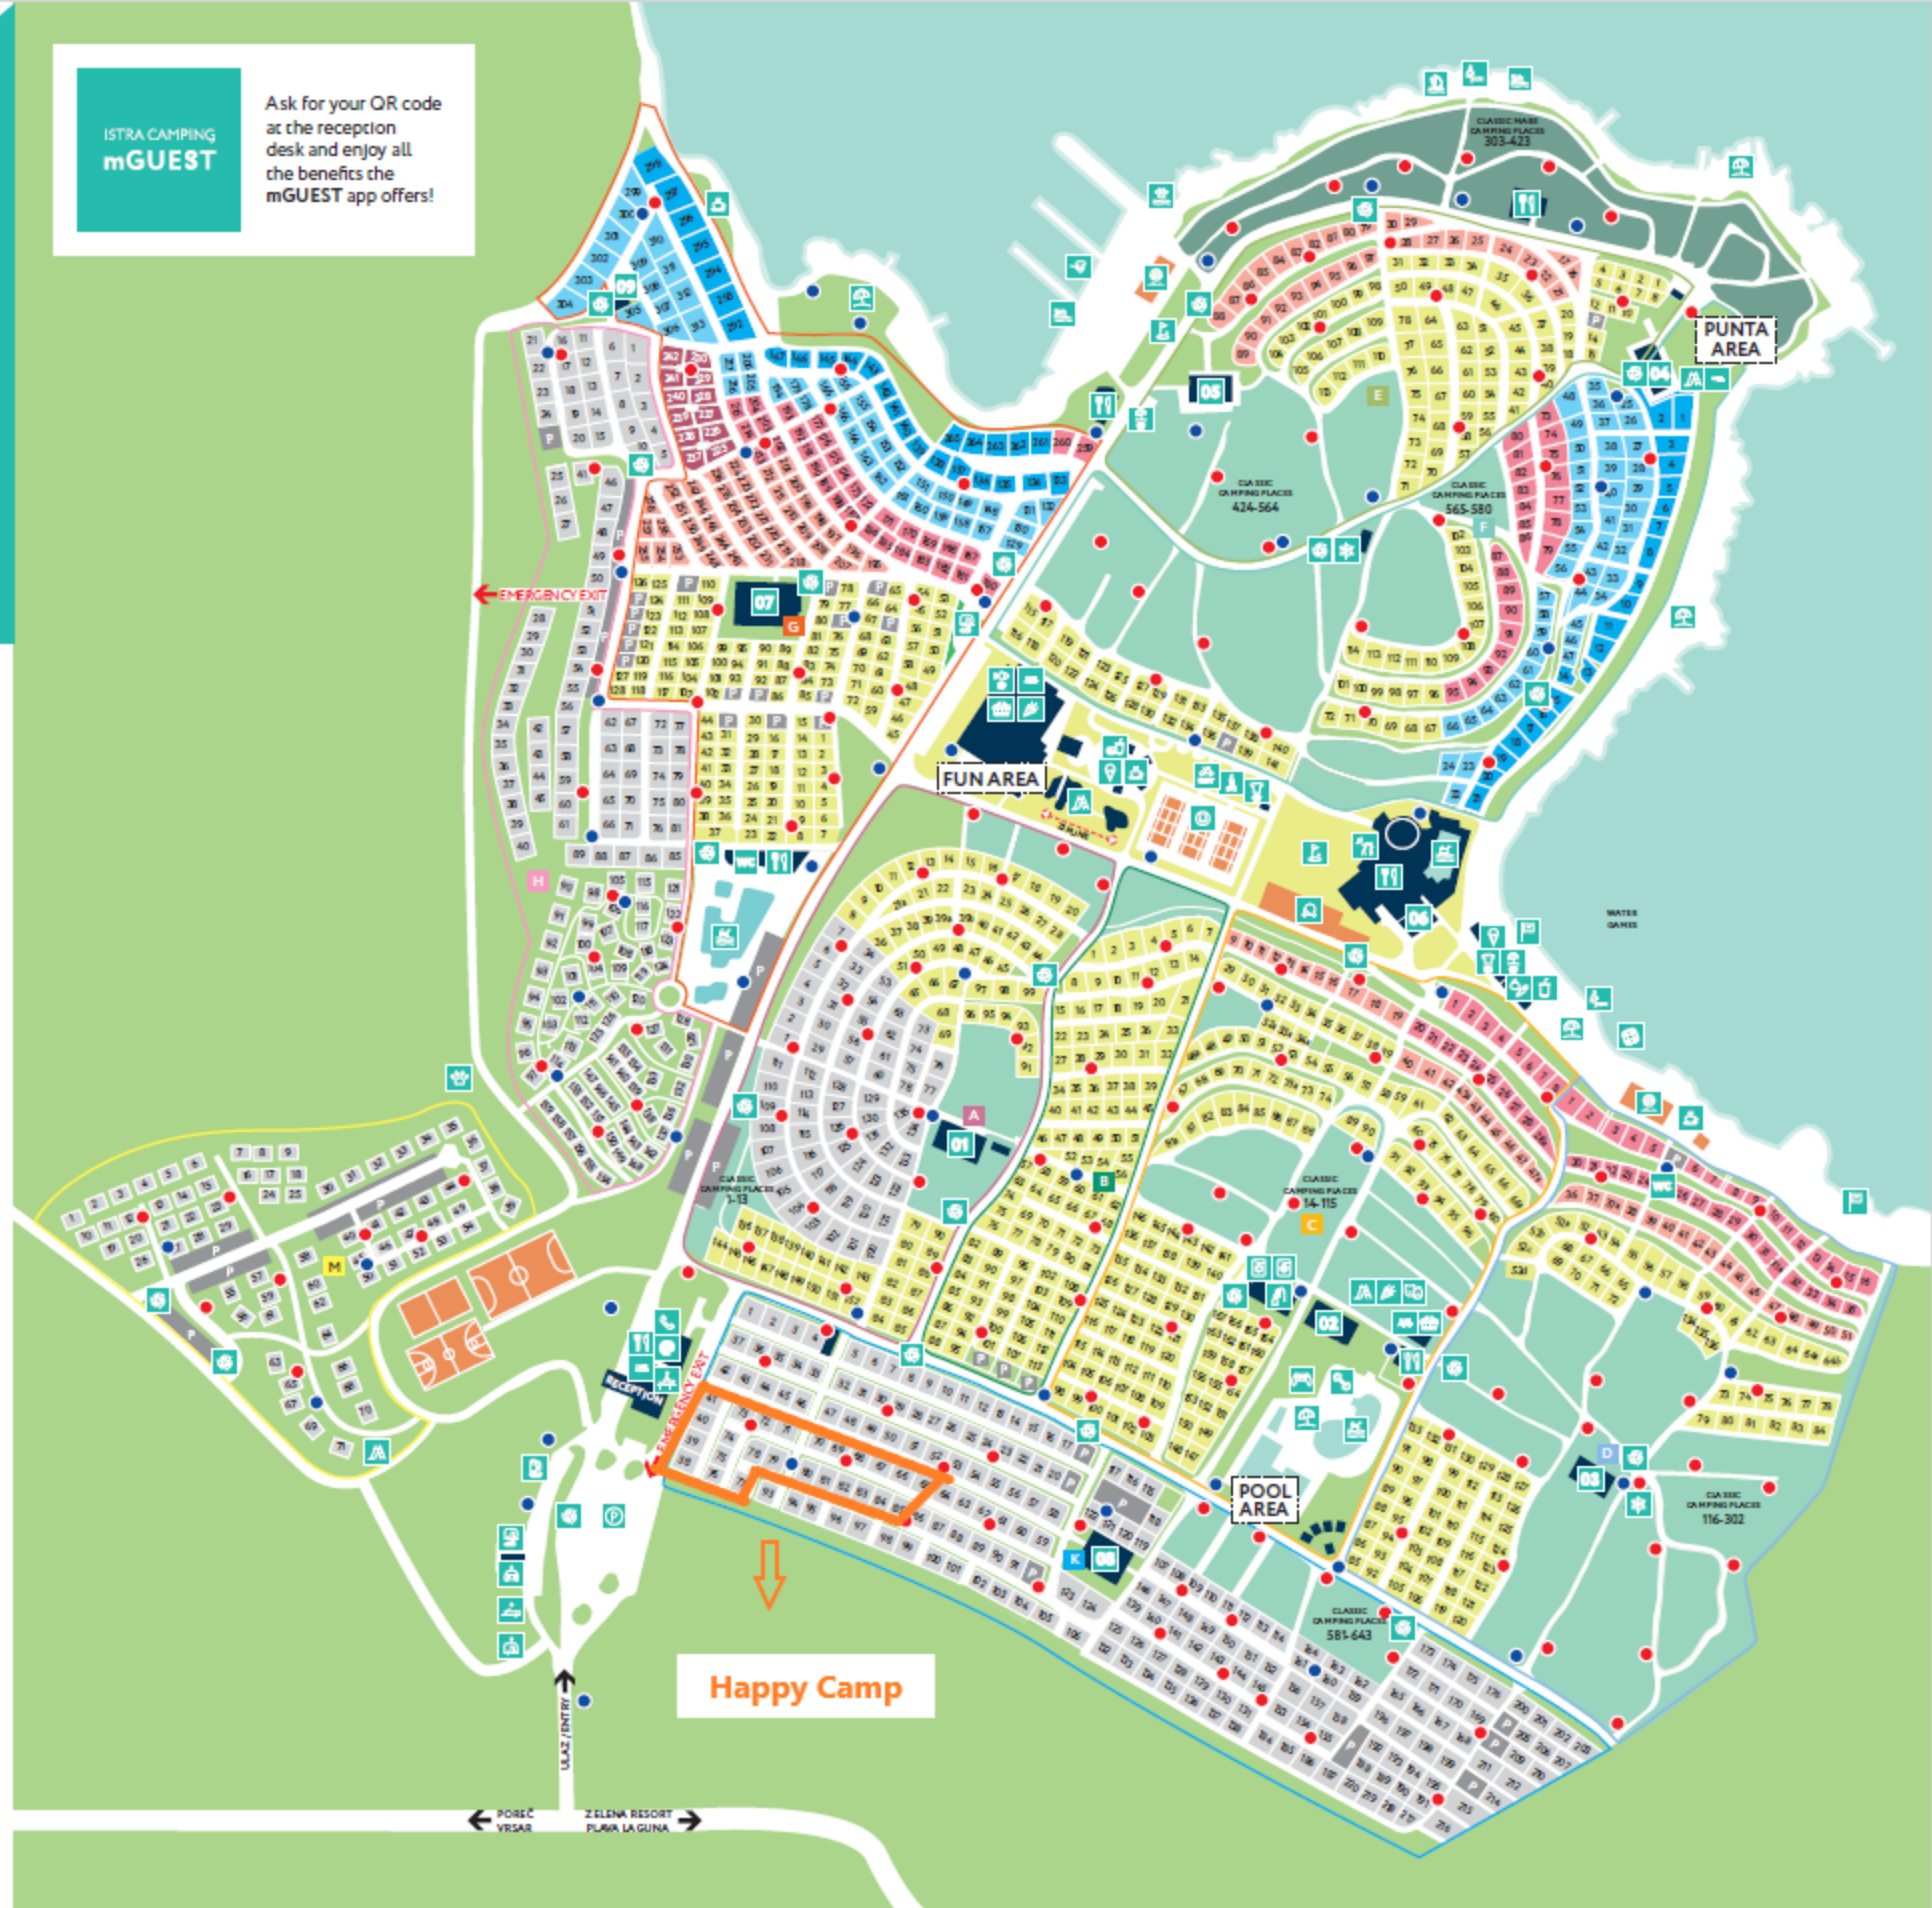

CAMPING BIJELA UVALA

ISTRA CAMPING

CAMP MAP

HR / IT / NL

istracamping.com

ACCOMMODATION

PITCHES

- Luxury Mare
- Luxury
- Superior Mare with bathroom
- Superior Mare
- Superior Mare
- Classic
- Classic Mare Camping Place
- Classic Camping Place

MOBILE HOMES

MH Partners

ZONES

- A B C
- D E F
- G H K
- M

COMMERCIAL AREAS

- **FUN AREA**
  - Fish & chips
  - Burgers & beer
  - Caffe bar
  - Sweet house
  - Sogway rental
  - Rent a bike
  - Clothing shop
  - Zipline
- **POOL AREA**
  - Fruit & Vegocables
  - Bakery
  - News paper
  - French fries
  - Ice cream
- **PUNTA AREA**
  - Fruit & Vegocables
  - Bakery

CAMPING BIJELA UVALA****
UL Bijela uvala 1, 52452 Funtana, Croatia
T: +385 52 410 551
E: bijela.uvala@istracamping.com
istracamping.com

SANITARY FACILITIES

- 01
- 02
- 03
- 04
- 05
- 06
- 07 08
- 09

● Hydrant ● Fire Extinguisher

ISTRA CAMPING
mGUEST

Ask for your QR code at the reception desk and enjoy all the benefits the mGUEST app offers!

Happy Camp

ULAZ / ENTRY ← POREČ VRSAR Z ELENA RESORT PLAVA LAGUNA →