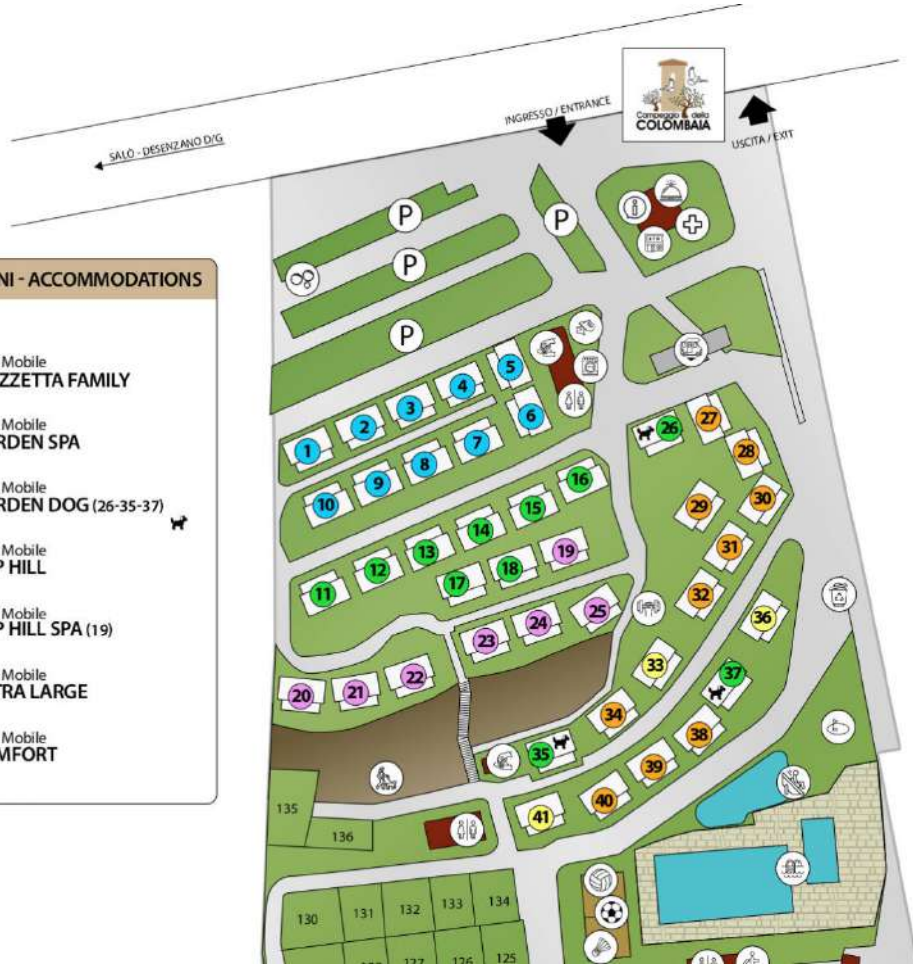

**SISTEMAZIONI - ACCOMMODATIONS**

- Casa Mobile **PIAZZETTA FAMILY**
- Casa Mobile **GARDEN SPA**
- Casa Mobile **GARDEN DOG (26-35-37)**
- Casa Mobile **TOP HILL**
- Casa Mobile **TOP HILL SPA (19)**
- Casa Mobile **EXTRA LARGE**
- Casa Mobile **COMFORT**

**SERVIZI - SERVICES**

- Reception
- Info Point
- Ristorante - Pizzeria  
Restaurant - Pizzeria
- Infermeria  
First aid
- Bancomat  
ATM
- Bar
- Snack Bar
- Spray Park
- Piscine  
Swimming pools
- Toilette
- Toilette disabili  
Disabled people toilet
- Lavatoi stoviglie  
Dishwashing sinks
- Lavatrice  
Washing machine