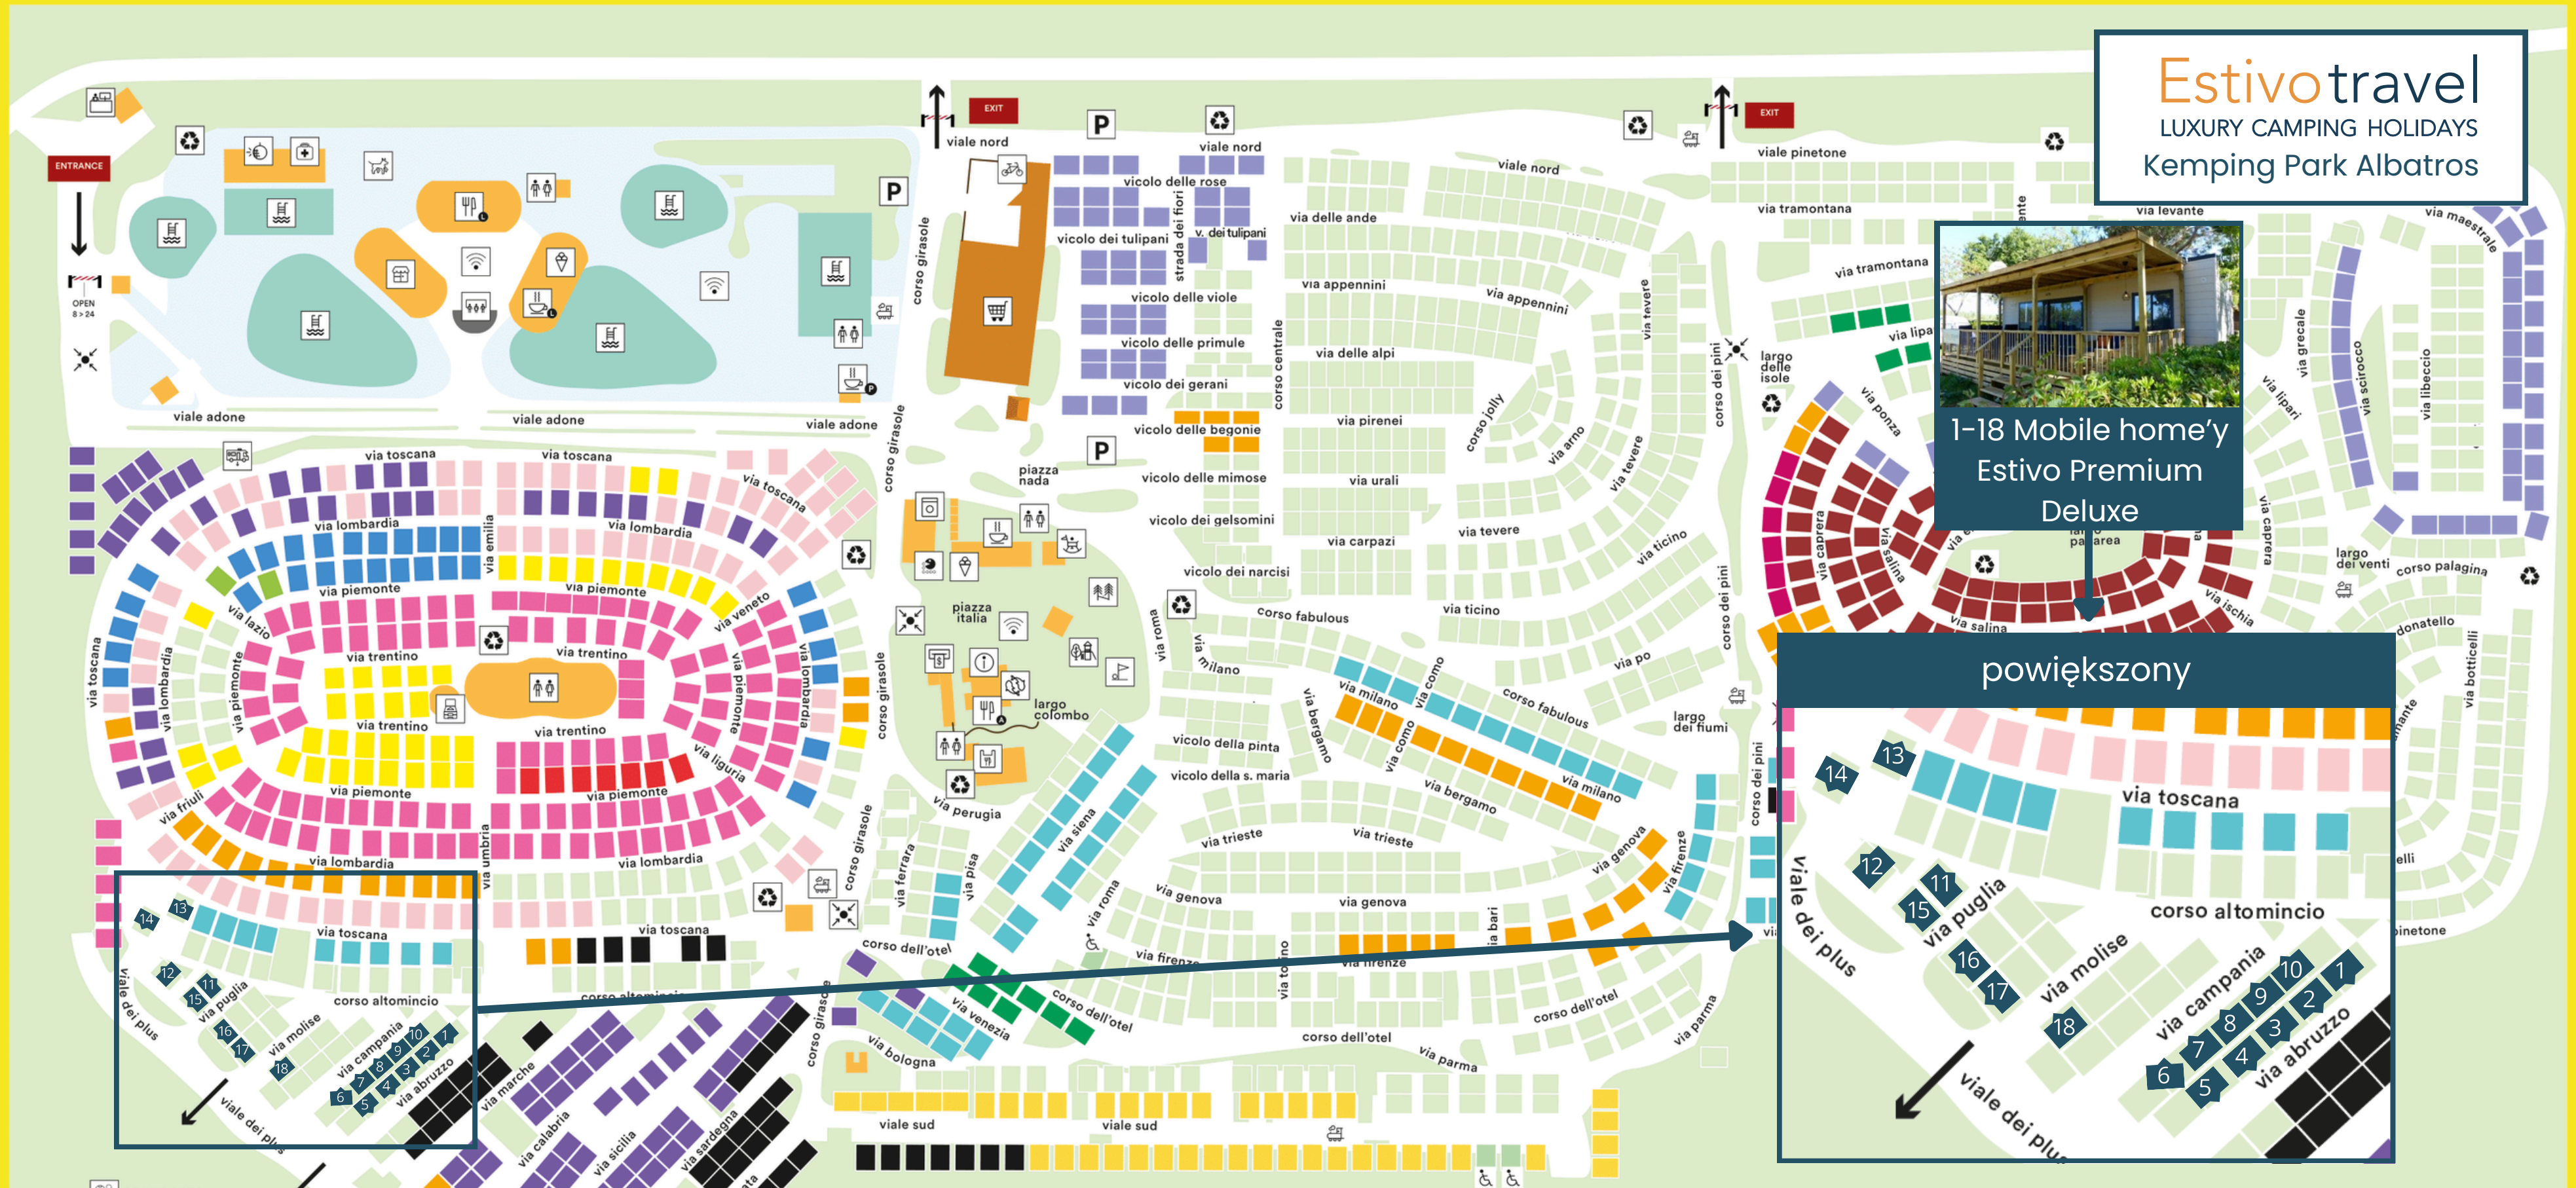

1-18 Mobile home'y
Estivo Premium
Deluxe

RECEPTION	ICE CREAM \ GELATERIA	SHOP	HU STAY PREMIUM GREEN
INFOPOINT	PLAYGROUND \ AREA GIOCHI	LAUNDRY	HU STAY PREMIUM PLUS
WI-FI FREE	MINI CLUB	ARENA	HU STAY SMART L
PARKING \ PARCHEGGIO	GAMES ROOM \ SALA GIOCHI	DISCO BAR	HU STAY SMART L PLUS
TOILET	BAR ITALIA	FISH THERAPY	HU STAY SMART PLUS
WC KIMIK	BAR LAGUNA & FAST FOOD	SWIMMING POOL \ PISCINE	HU STAY SMART XL
DOG AREA	POOL BAR & 120Z	MINI GOLF	HU STAY SMART
ATM \ BANCOMAT	RISTORANTE LAGUNA	TREE EXPERIENCE	HU STAY SMART & ♿
TRAIN STATION	RISTORANTE DA ALFREDO	SPORT AREA	HU STAY EASY XL PLUS
BIKE RENTAL NOLEGGIO BICI	TAKE AWAY	RUBBISH COLLECTION POINTS RACCOLTA RIFIUTI	HU STAY EASY
CAMPER SERVICE	MARKET	EMERGENCY MEETING POINT PUNTO DI RACCOLTA	HU STAY EASY XL
DOCTOR \ DOTTORE	HARIBO CANDY STORE		HU GLAMP PREMIUM XL
			HU GLAMP PREMIUM
			HU CAMP PREMIUM
			HU CAMP EASY
			TOUR OPERATORS

hu PARK ALBATROS village

Località Pineta di Torre Nuova, 2 - San Vincenzo - Livorno T +39 0565 701018
parkalbatros@huopenair.com huopenair.com