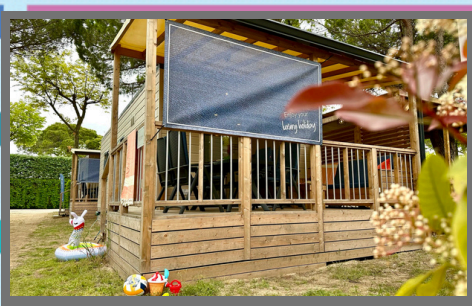

Mobile home'y Estivo Compact

Mobile home'y Estivo UL Special

Mobile home'y Estivo Premium Deluxe

SUPER MAX (R)

TOUR OPERATORS

- Bancomat Geldautomat Cash dispenser
- Telefono Telefonkabinen Public phone
- Cassetta posta Briefkasten Letter box
- Sogliatoi Hotel e WC Hotel-Umkleidekabinen und WC Hotel cabins and WC
- Parccheggio Fahrradparkplatz Bicycle park
- Zona barbecue Grillplatz Barbecue place
- Fermata treno Haltestelle Kinderreisbahn Children's train stop
- Scarico camper Ver- und Entsorgungsanlage Reisemobile Facilities for discharge tanks
- Toilet
- Car recharge station
- Noleggio biciclette Fahrrad Verleih Bicycle hire
- Assistenza-riparazioni biciclette e noleggio e-bike Unterstützung-Fahrradrepaturen und E-Bike-Verleih Assistance-bike repairs and e-bike rental
- Parccheggio biciclette Fahrradparkplatz Bicycle park
- Fermata treno Haltestelle Kinderreisbahn Children's train stop
- Manasurf & Yoga
- Uscita natanti a vela Ausfahrt Segelfahrzeuge Passageway for sailing crafts
- Pedalo Tretboote Pedal Boats
- Beach Points
- Manasurf & Yoga
- Uscita natanti a vela Ausfahrt Segelfahrzeuge Passageway for sailing crafts
- Pedalo Tretboote Pedal Boats
- Beach Points
- Manasurf & Yoga
- Uscita natanti a vela Ausfahrt Segelfahrzeuge Passageway for sailing crafts
- Pedalo Tretboote Pedal Boats
- Beach Points